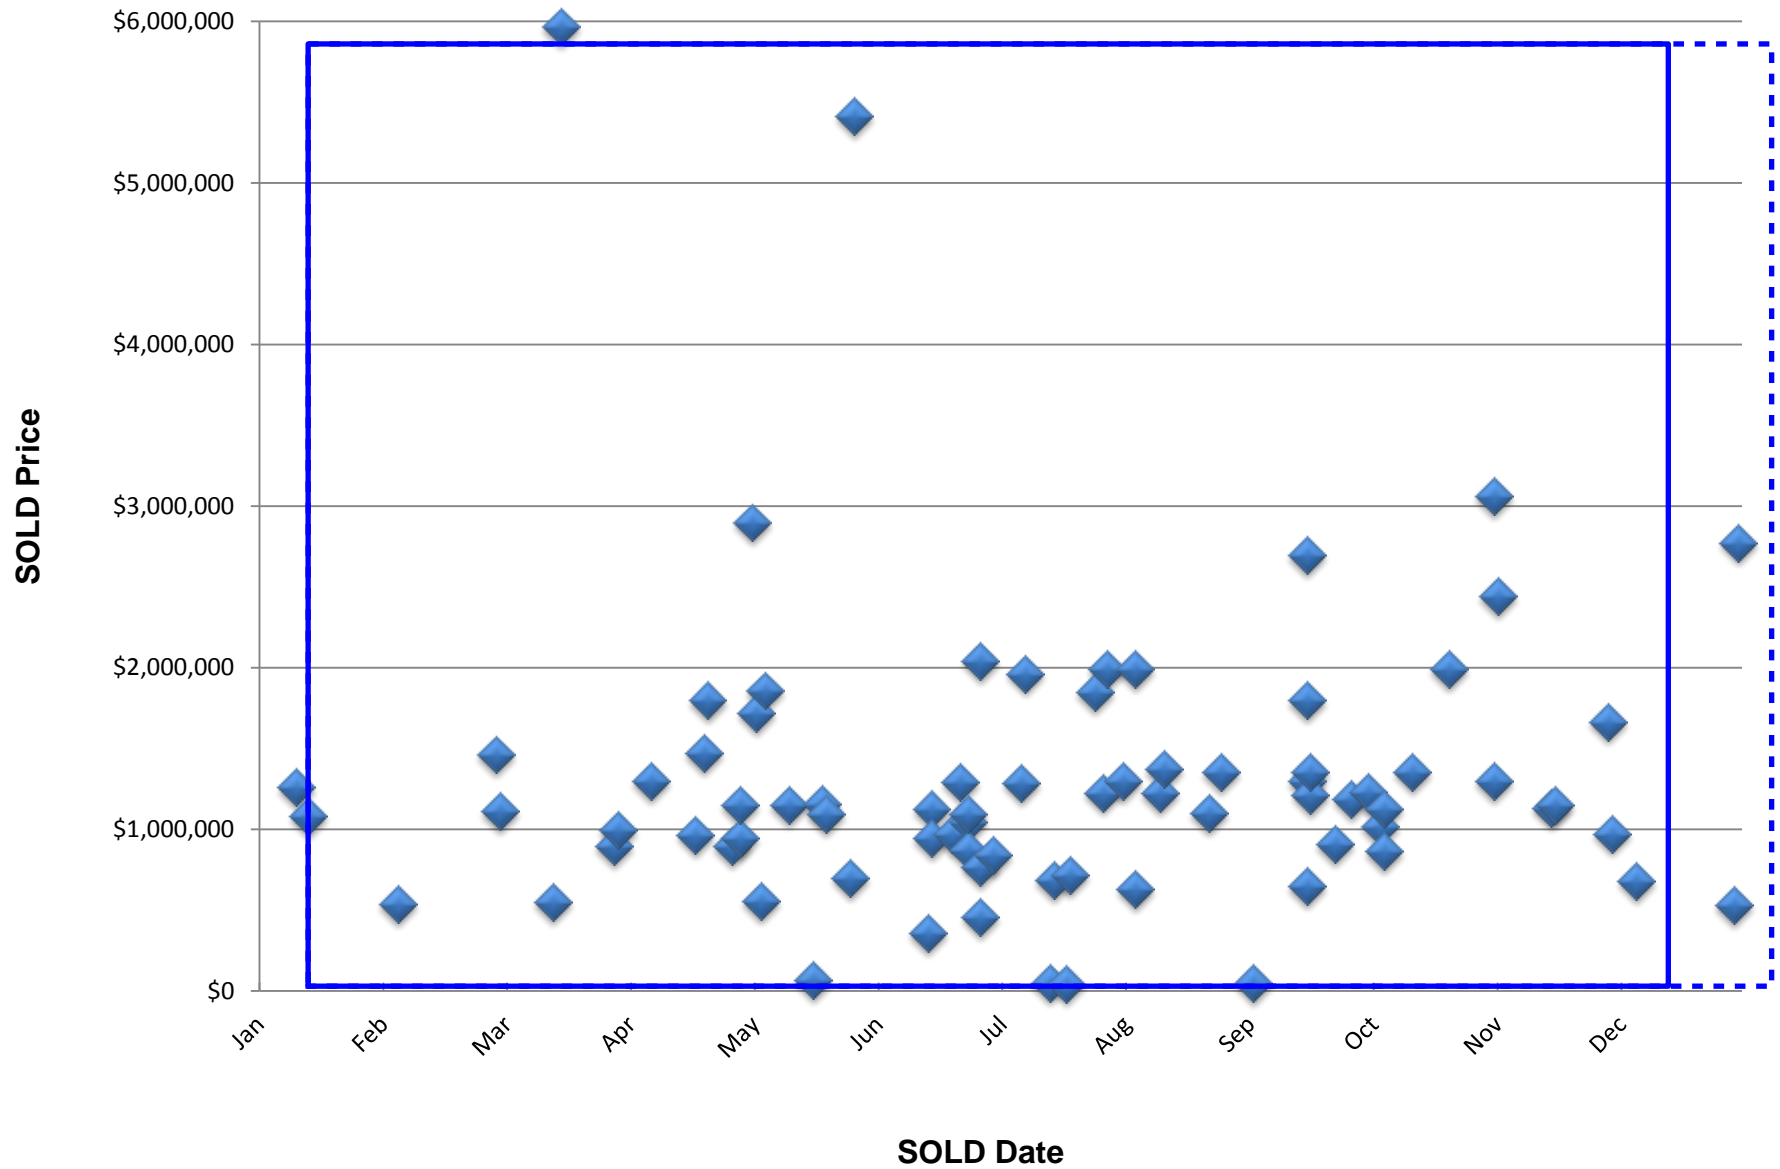

2016 Buying Pattern

MLS Area 170 Bainbridge Island