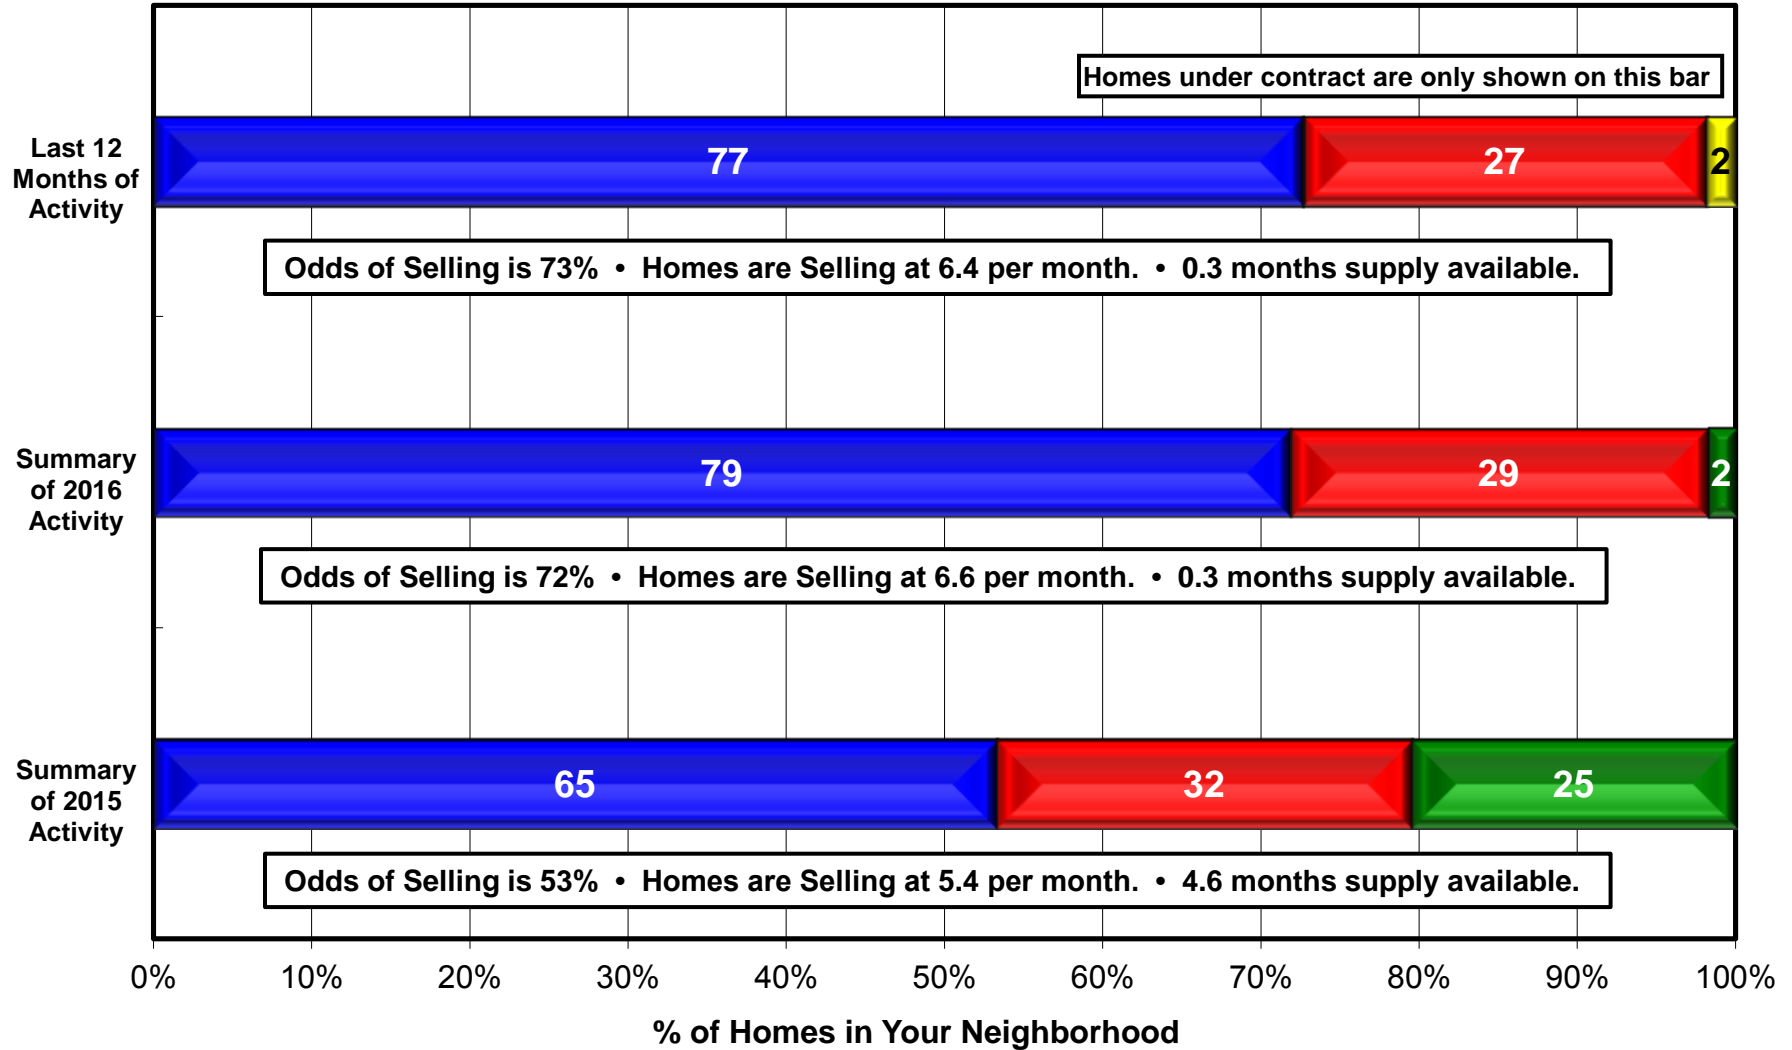

Odds of Selling A Home

MLS Area 170 Bainbridge Island