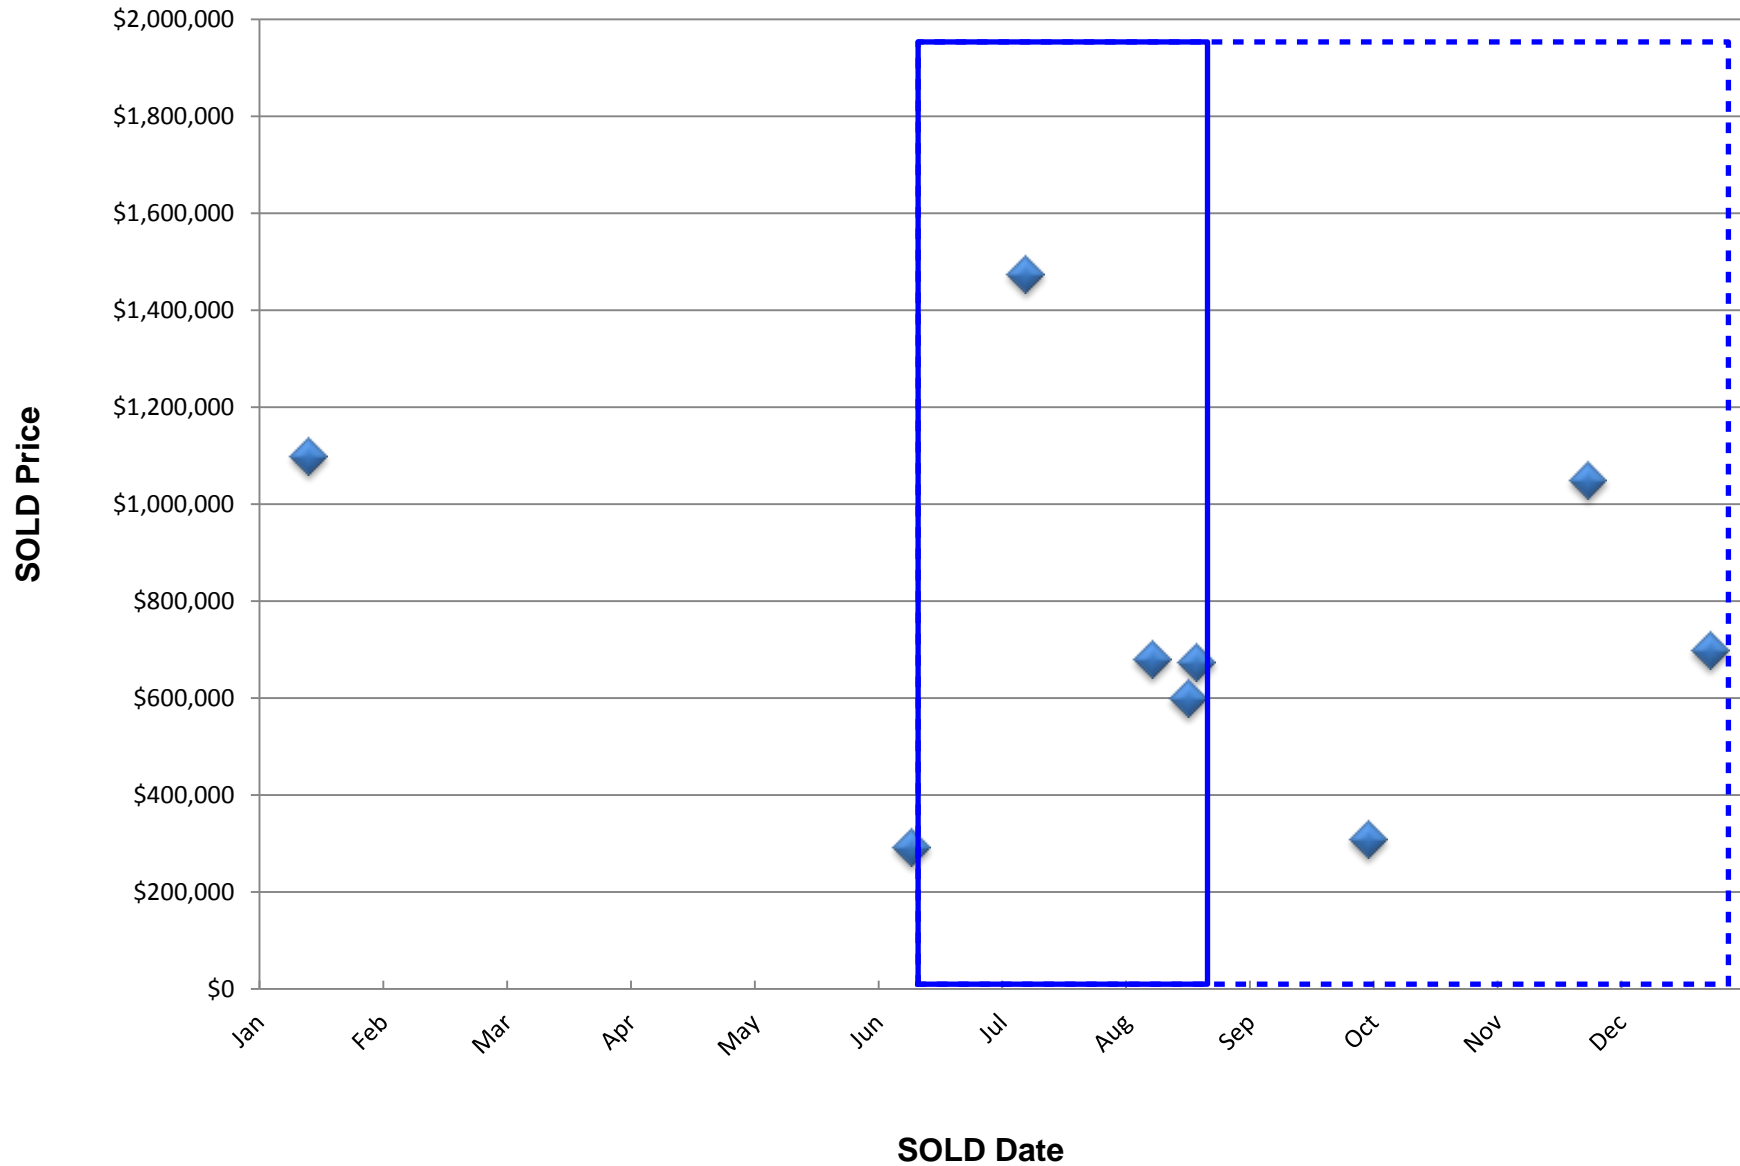

Activity in MLS Area 145/147/164/165 Holly - Bangor (Seabeck)

From 1/14/2016 to 12/23/2016

Odds of Selling A Home

MLS Area 145/147/164/165 Holly - Bangor (Seabeck)

■ SOLD
 ■ WITHDRAWN/EXPIRED
 ■ FOR SALE
 ■ U/C

2016 Buying Pattern

MLS Area 145/147/164/165 Holly - Bangor (Seabeck)

2016 Time to Sell Pattern

MLS Area 145/147/164/165 Holly - Bangor (Seabeck)