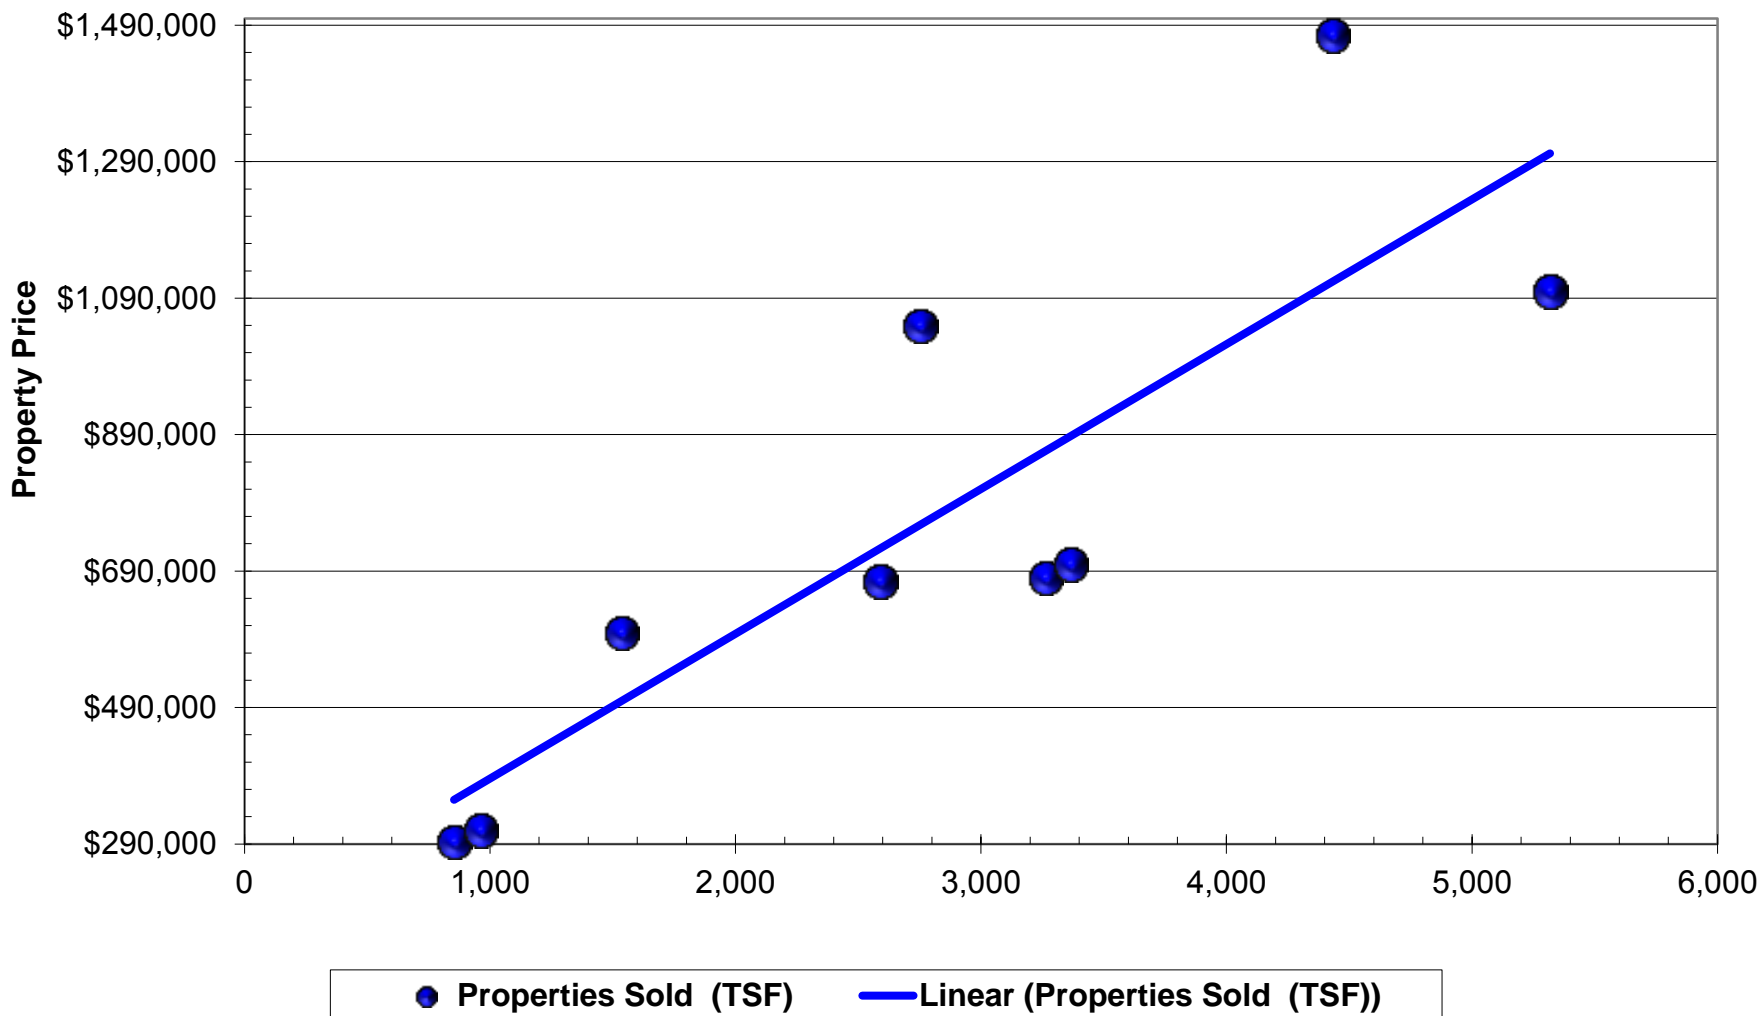

# Activity in MLS Area 145/147/164/165 Holly - Bangor (Seabeck)

From 1/14/2016 to 12/23/2016

# Odds of Selling A Home

MLS Area 145/147/164/165 Holly - Bangor (Seabeck)

■ SOLD ■ WITHDRAWN/EXPIRED ■ FOR SALE ■ U/C

# 2016 Buying Pattern

MLS Area 145/147/164/165 Holly - Bangor (Seabeck)

# 2016 Time to Sell Pattern

MLS Area 145/147/164/165 Holly - Bangor (Seabeck)