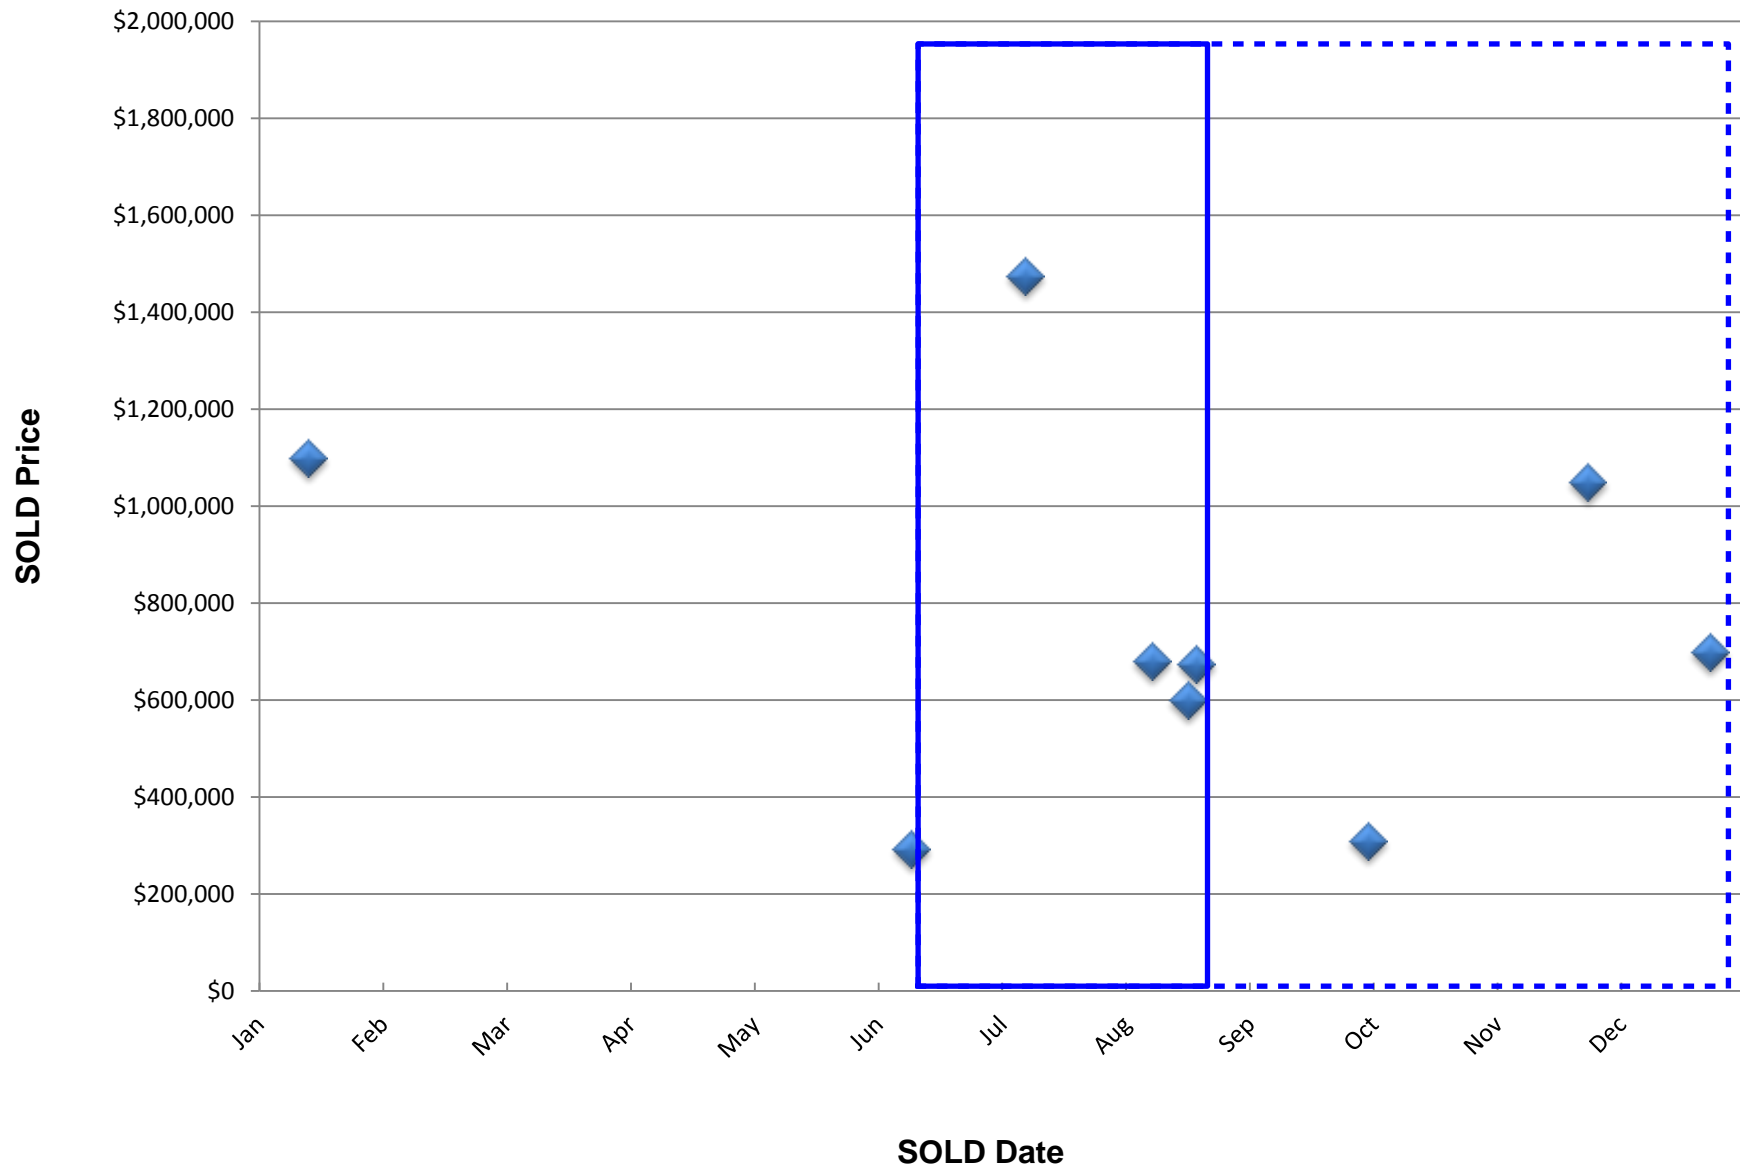

# Activity in MLS Area 145/147/164/165 Holly - Bangor (Seabeck)

From 1/14/2016 to 12/23/2016

# Odds of Selling A Home

MLS Area 145/147/164/165 Holly - Bangor (Seabeck)

■ SOLD ■ WITHDRAWN/EXPIRED ■ FOR SALE ■ U/C

# 2016 Buying Pattern

MLS Area 145/147/164/165 Holly - Bangor (Seabeck)

# 2016 Time to Sell Pattern

MLS Area 145/147/164/165 Holly - Bangor (Seabeck)