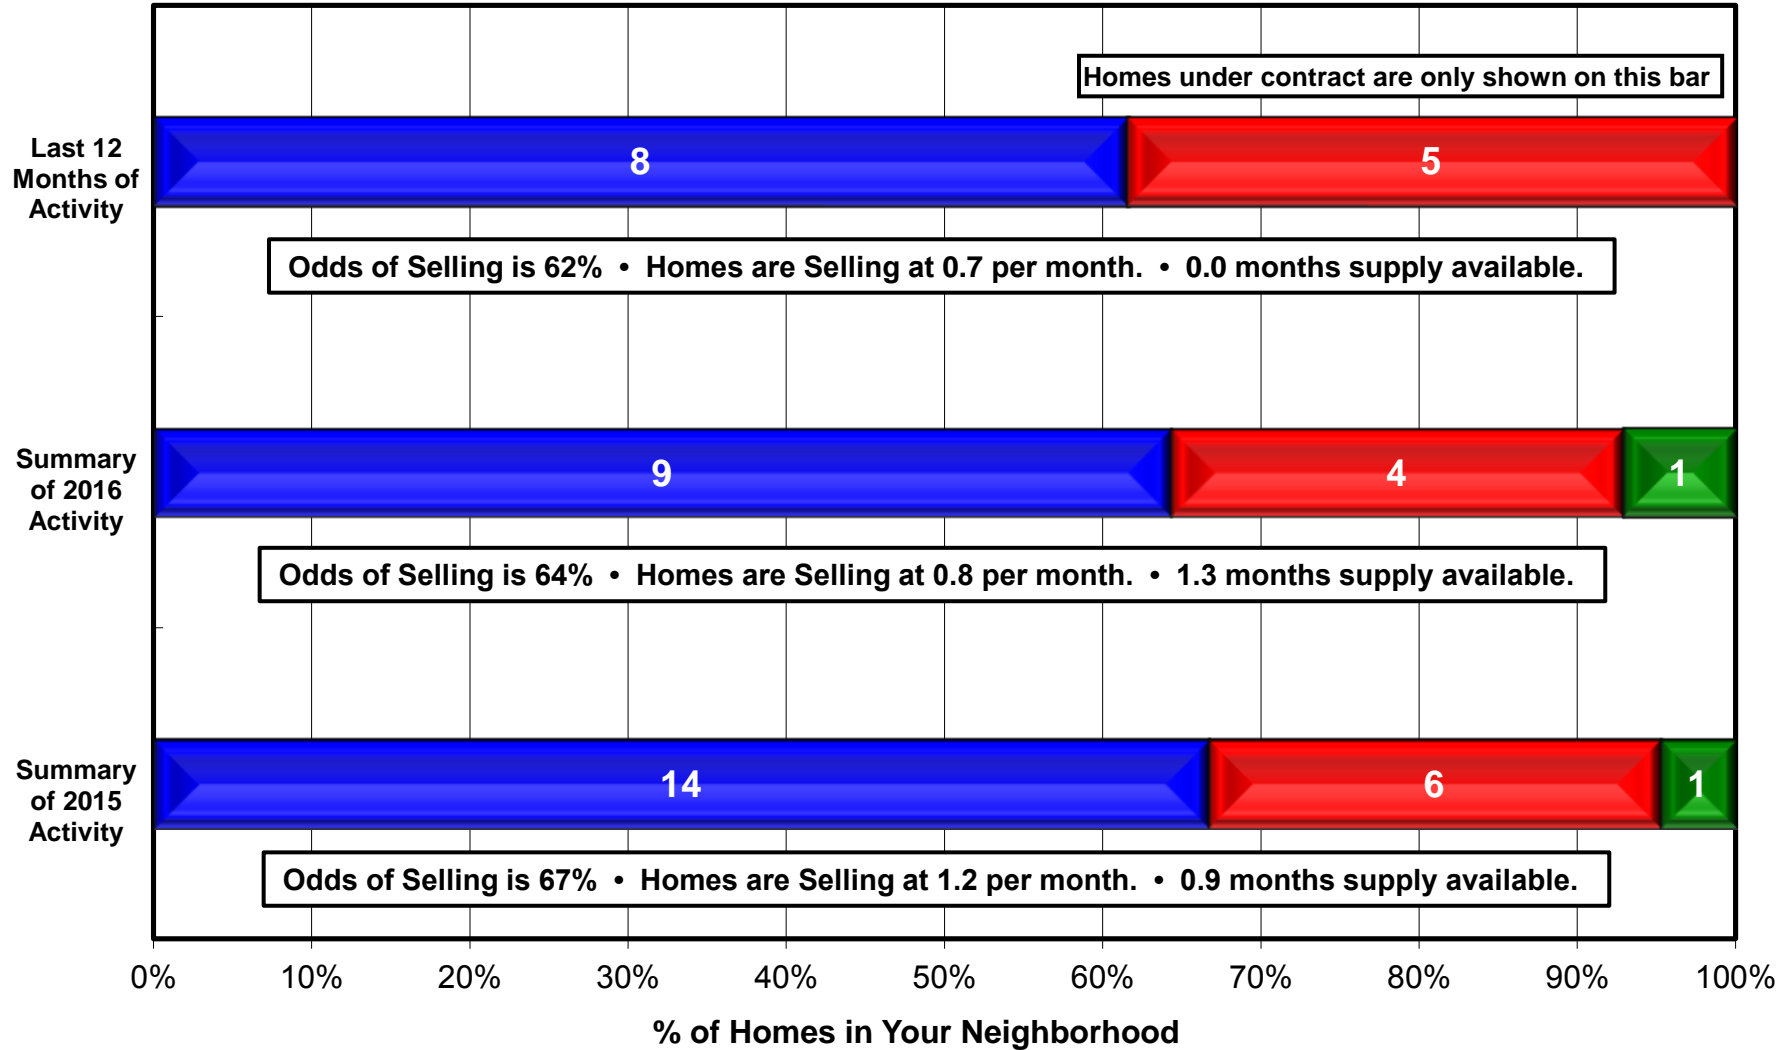

Activity in MLS Area 145/147/164/165 Holly - Bangor (Seabeck)

From 1/14/2016 to 12/23/2016

Odds of Selling A Home

MLS Area 145/147/164/165 Holly - Bangor (Seabeck)

■ SOLD
 ■ WITHDRAWN/EXPIRED
 ■ FOR SALE
 ■ U/C

2016 Buying Pattern

MLS Area 145/147/164/165 Holly - Bangor (Seabeck)

2016 Time to Sell Pattern

MLS Area 145/147/164/165 Holly - Bangor (Seabeck)