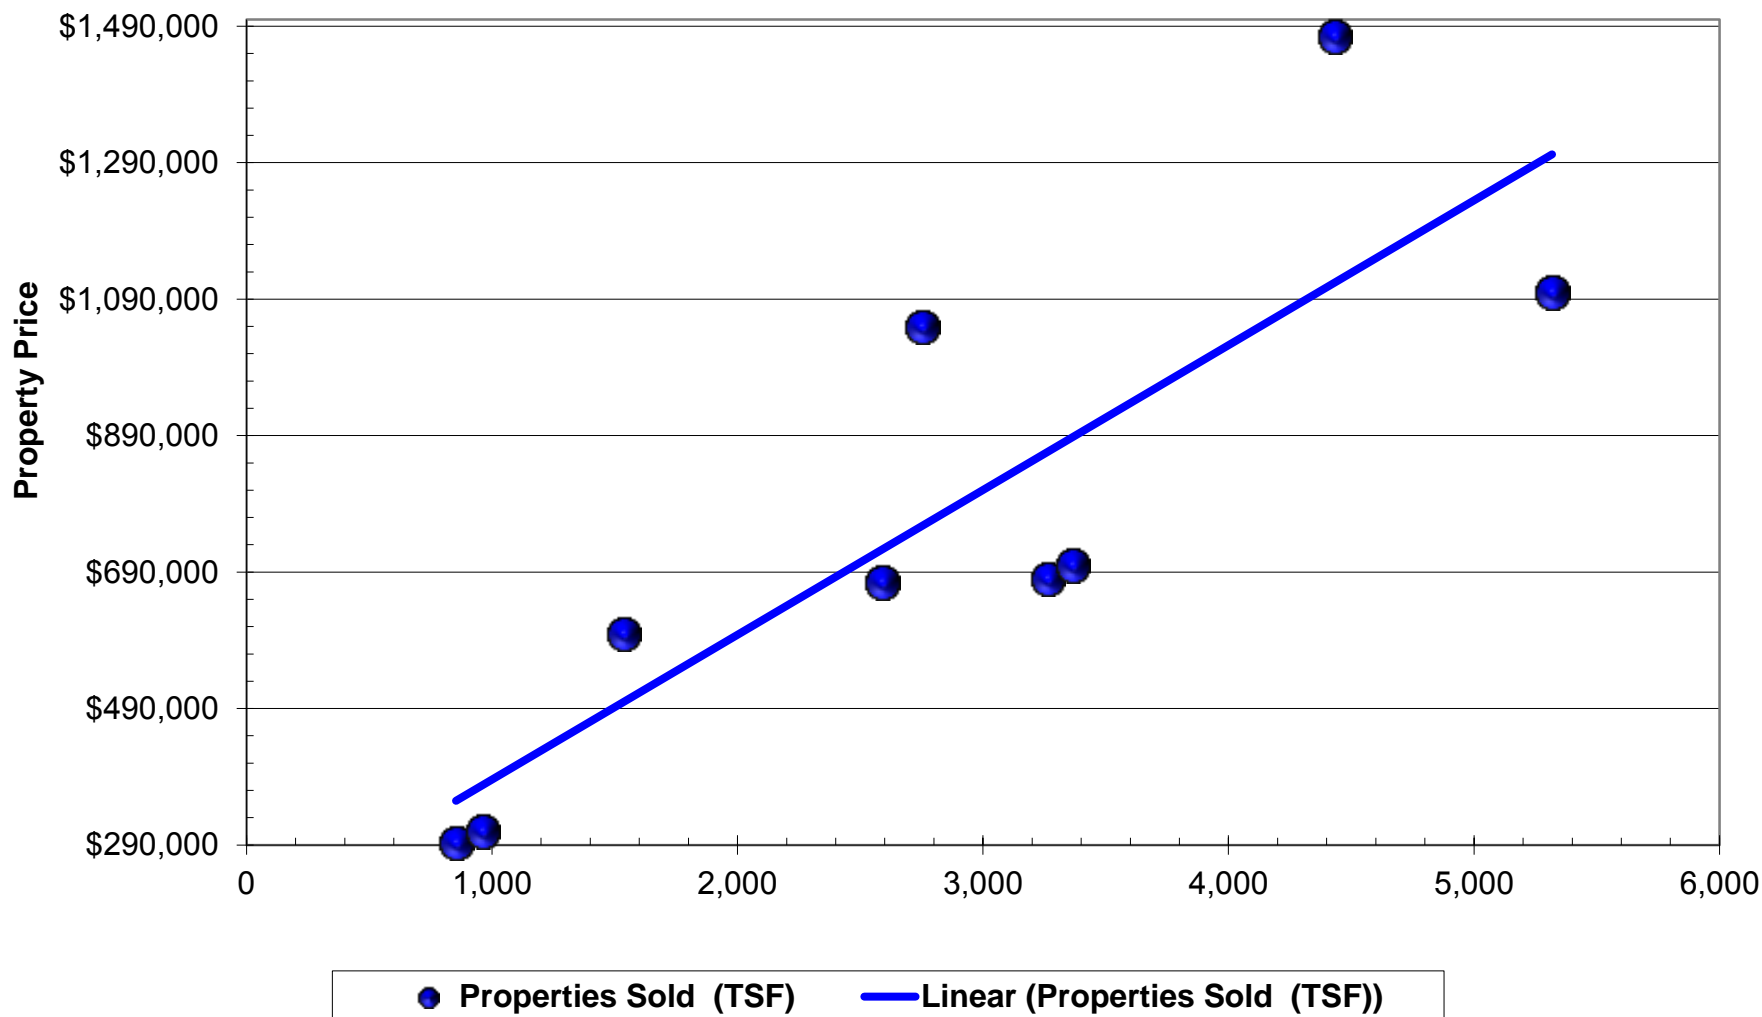

Activity in MLS Area 145/147/164/165 Holly - Bangor (Seabeck)

From 1/14/2016 to 12/23/2016

Odds of Selling A Home

MLS Area 145/147/164/165 Holly - Bangor (Seabeck)

■ SOLD
 ■ WITHDRAWN/EXPIRED
 ■ FOR SALE
 ■ U/C

2016 Buying Pattern

MLS Area 145/147/164/165 Holly - Bangor (Seabeck)

2016 Time to Sell Pattern

MLS Area 145/147/164/165 Holly - Bangor (Seabeck)