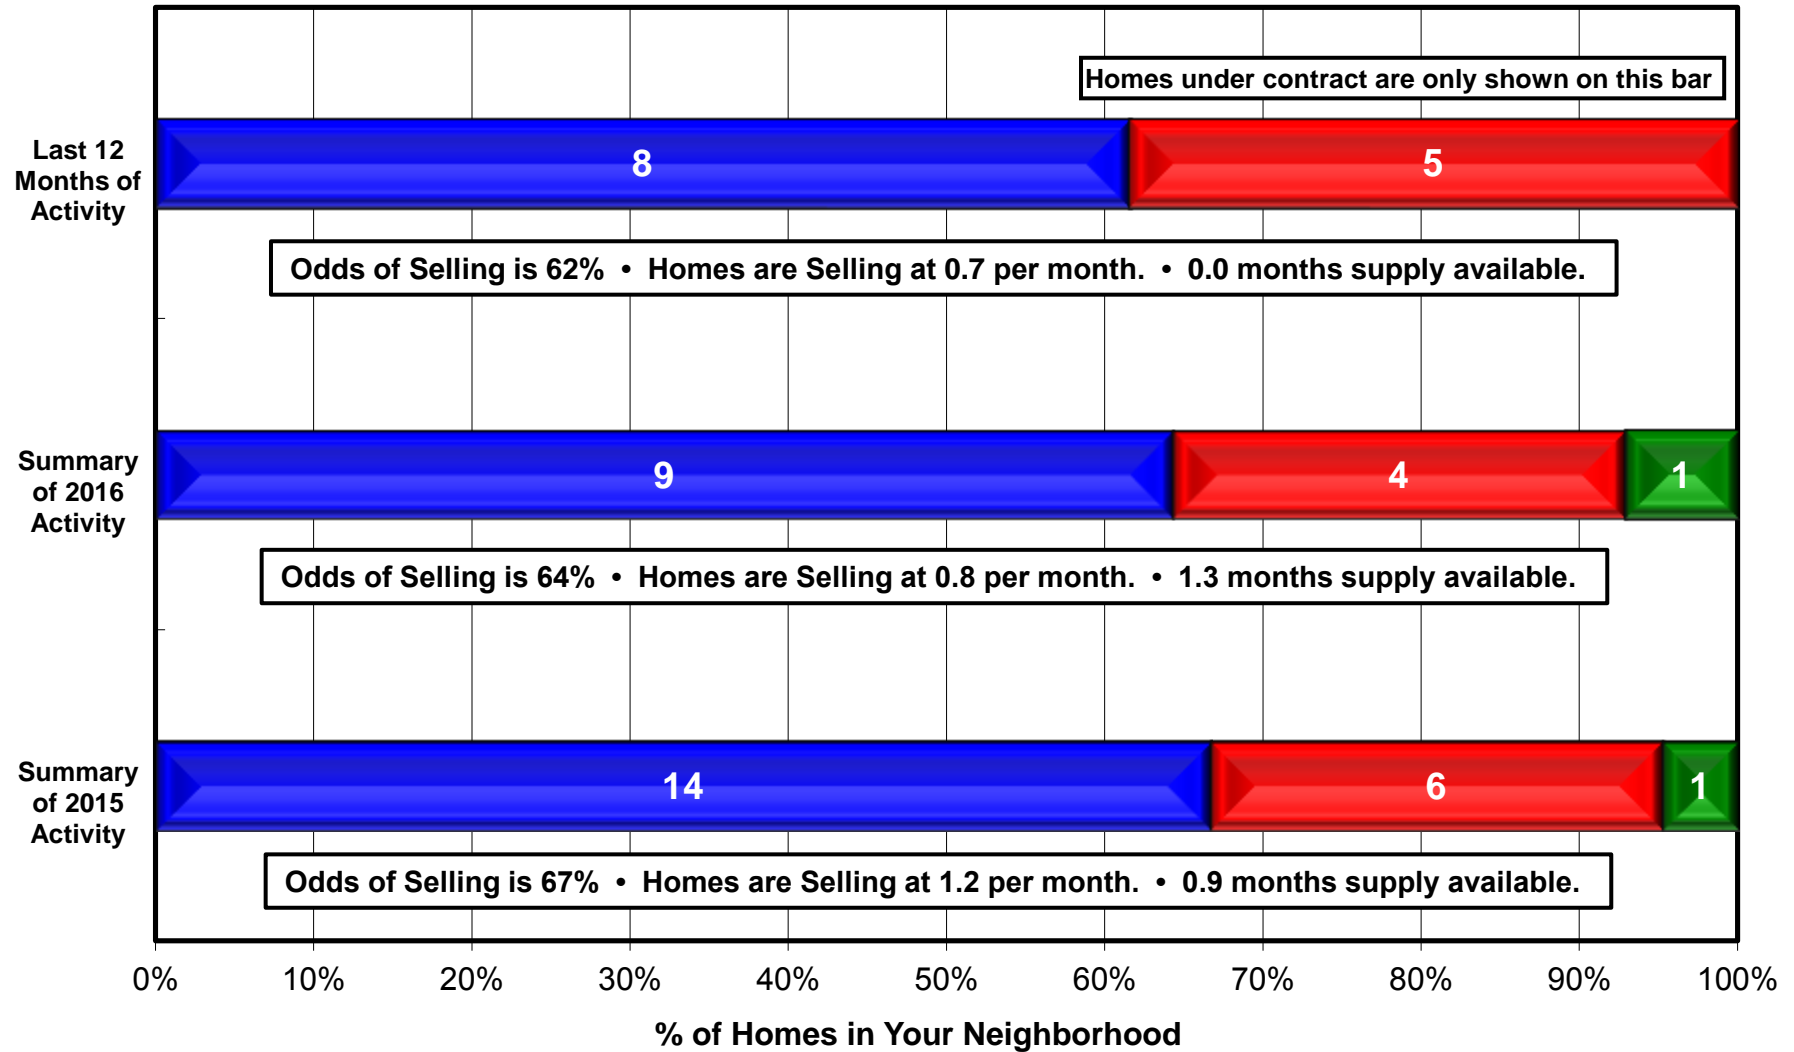

# Activity in MLS Area 145/147/164/165 Holly - Bangor (Seabeck)

From 1/14/2016 to 12/23/2016

# Odds of Selling A Home

MLS Area 145/147/164/165 Holly - Bangor (Seabeck)

■ SOLD ■ WITHDRAWN/EXPIRED ■ FOR SALE ■ U/C