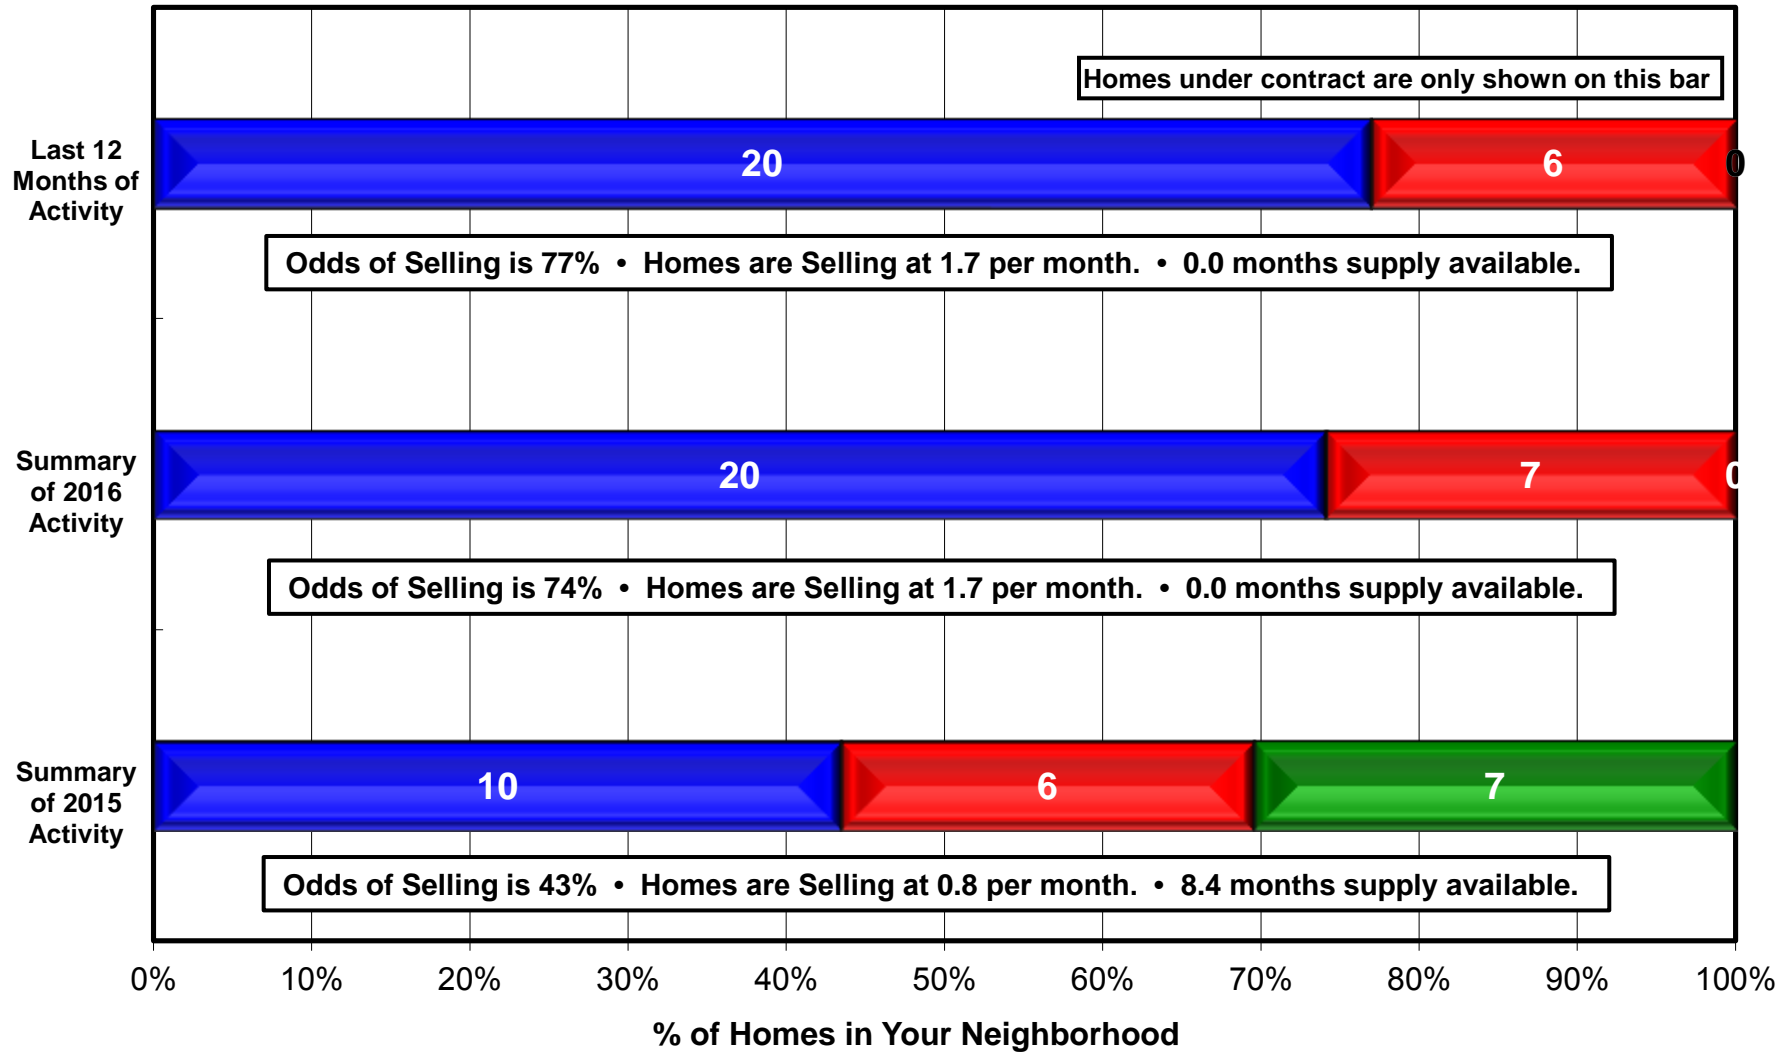

Activity in MLS Area 146/150 Silverdale

From 3/4/2016 to 11/7/2016

Odds of Selling A Home

MLS Area 146/150 Silverdale

2016 Buying Pattern

MLS Area 146/150 Silverdale

2016 Time to Sell Pattern

MLS Area 146/150 Silverdale