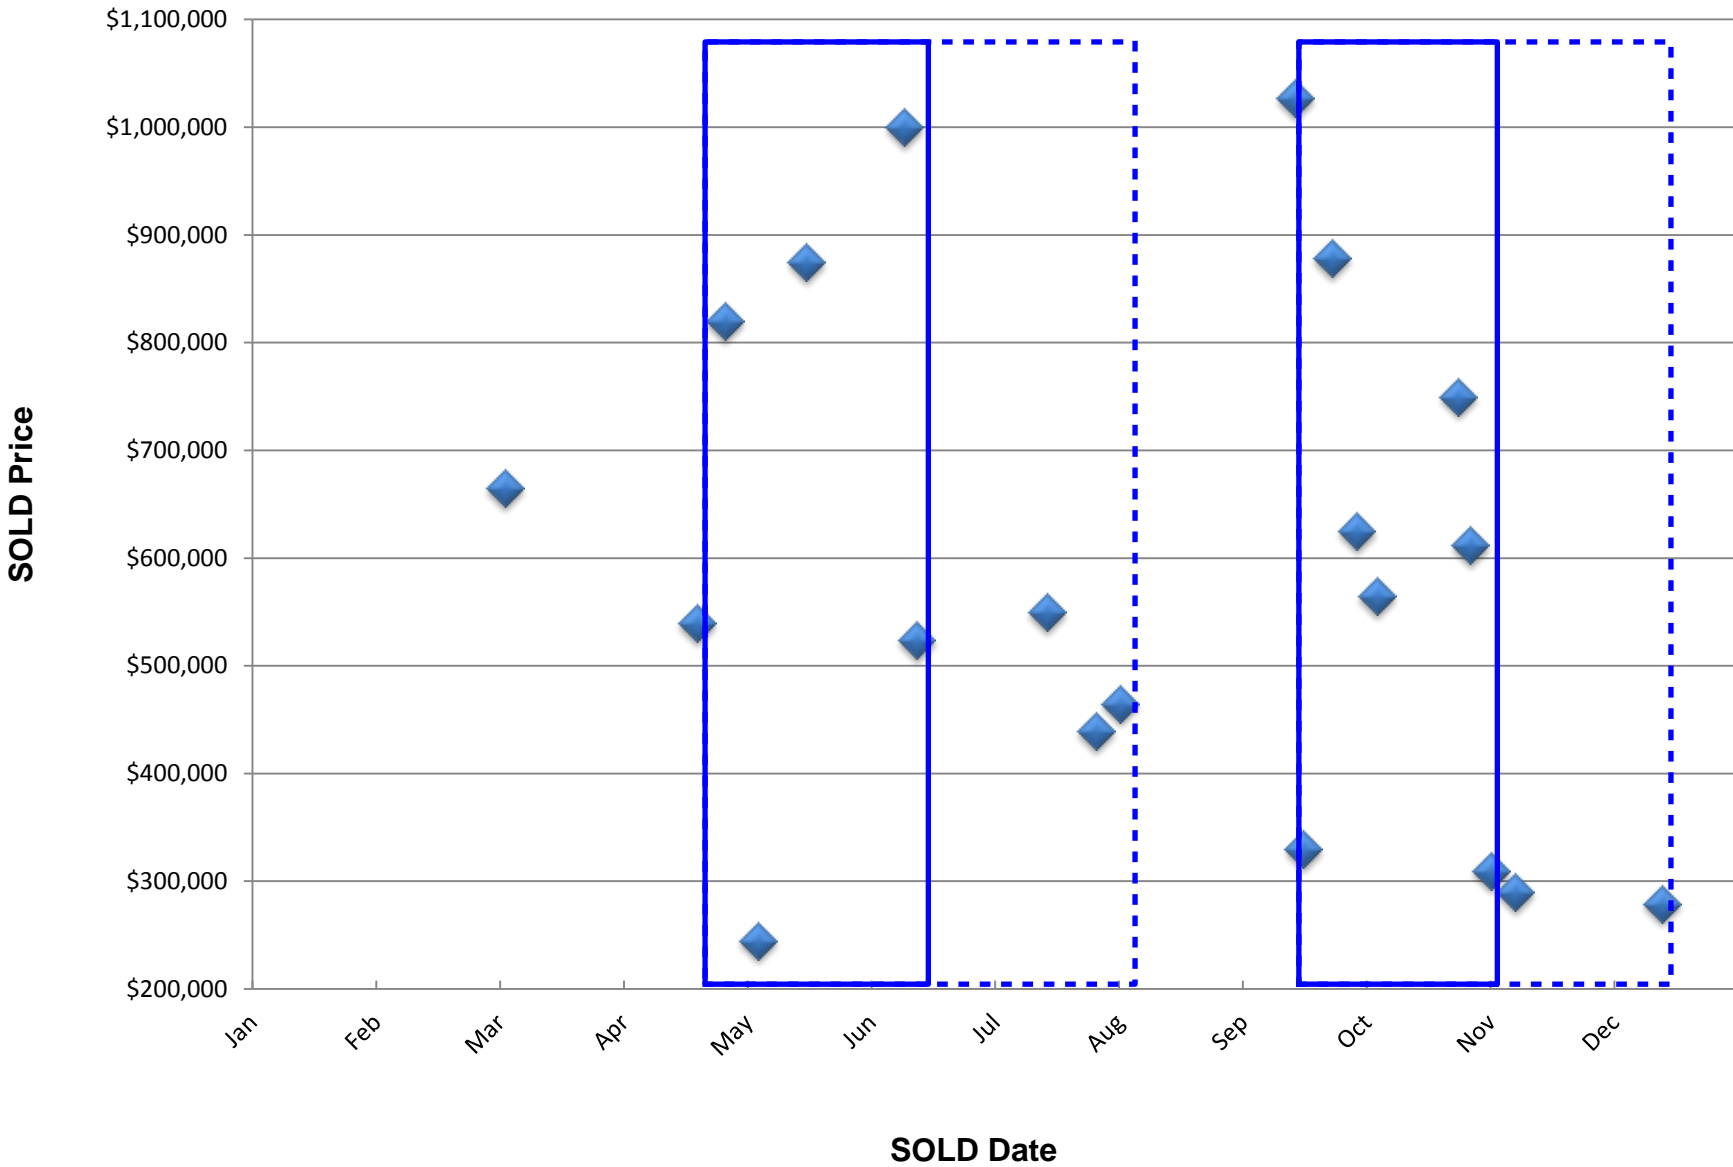

Activity in MLS Area 146/150 Silverdale

From 3/4/2016 to 11/7/2016

Odds of Selling A Home

MLS Area 146/150 Silverdale

2016 Buying Pattern

MLS Area 146/150 Silverdale

2016 Time to Sell Pattern

MLS Area 146/150 Silverdale