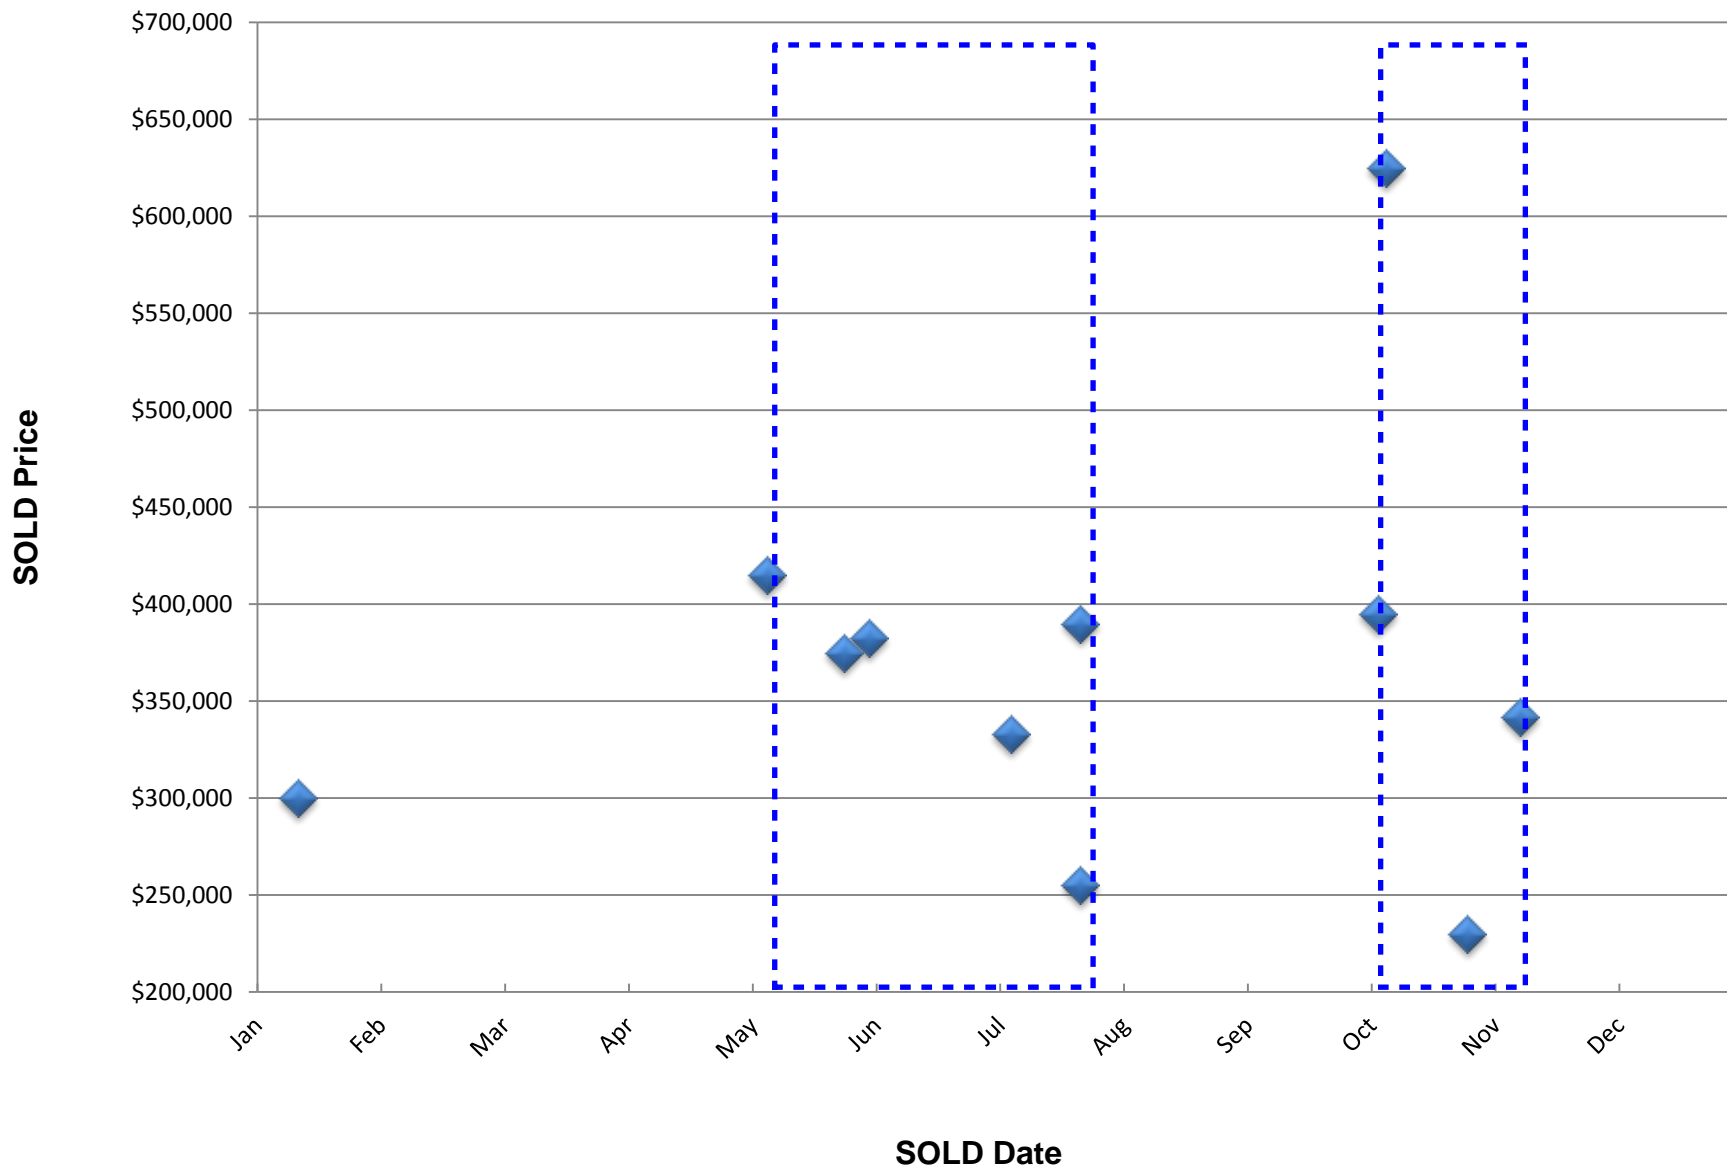

2016 Buying Pattern

MLS Area 173 - Harstine Island (Shelton)