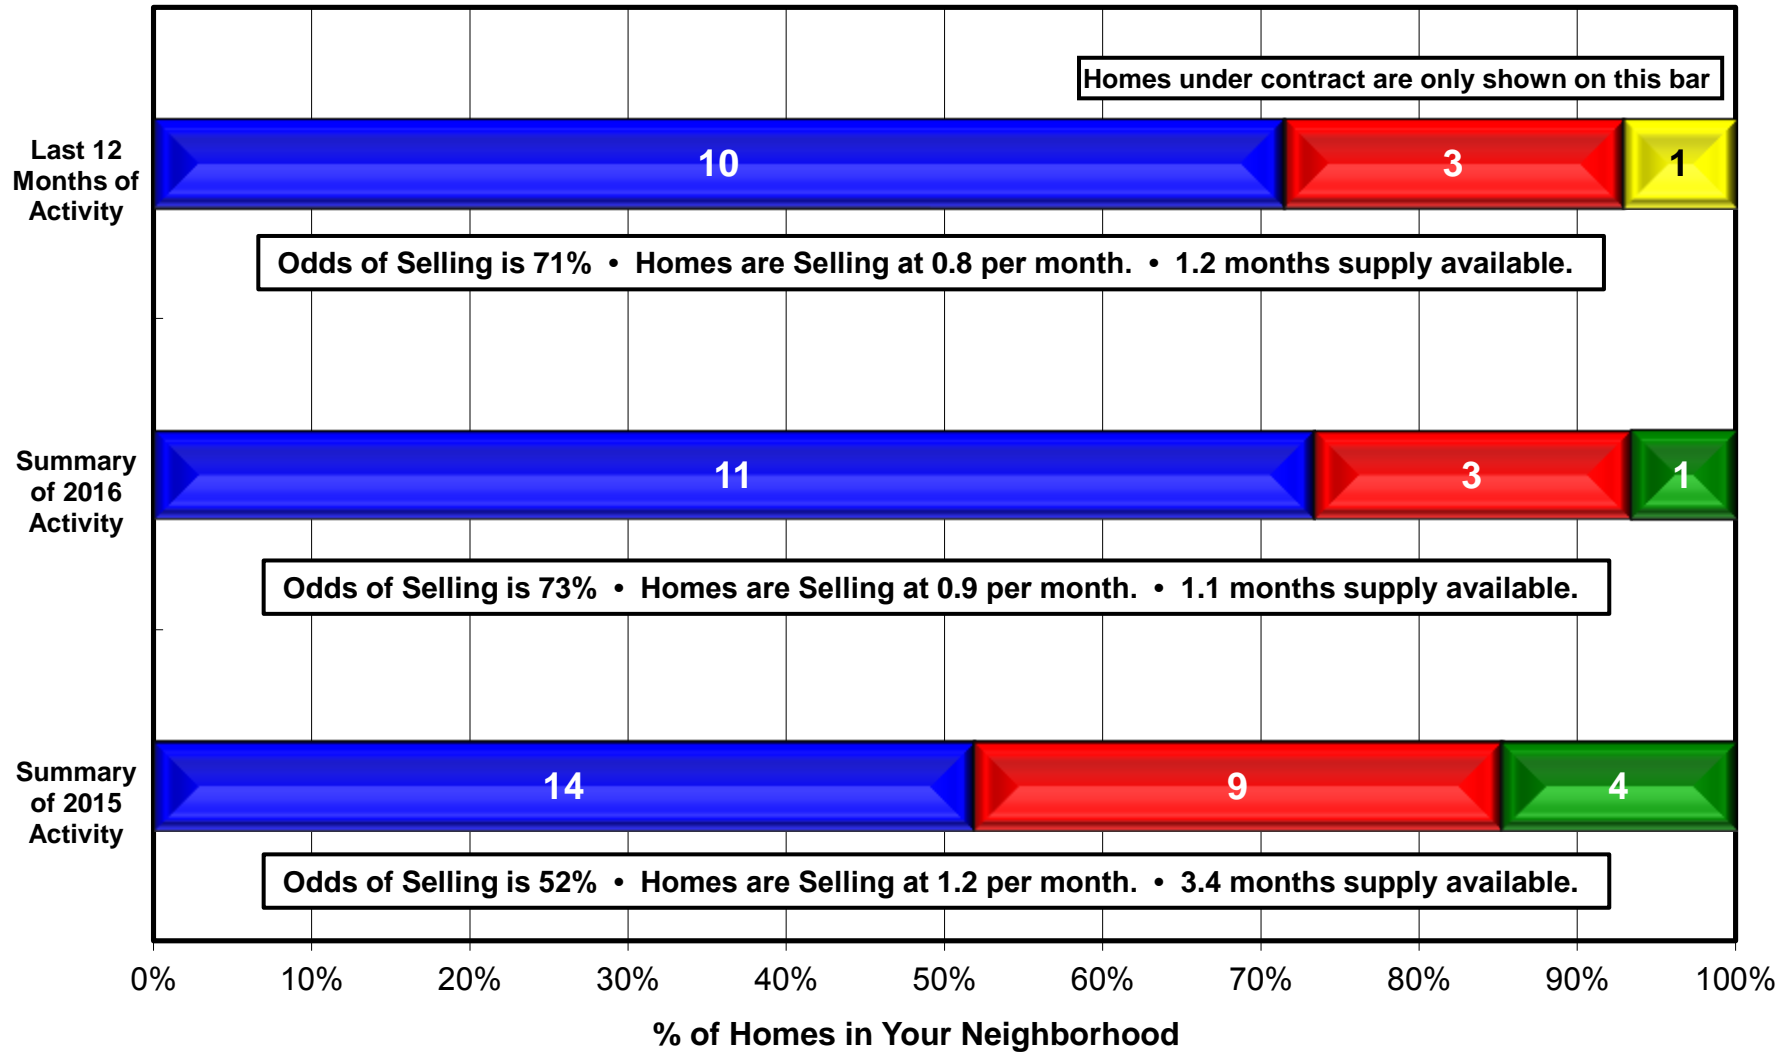

Odds of Selling A Home

MLS Area 173 - Harstine Island (Shelton)

■ SOLD
■ WITHDRAWN/EXPIRED
■ FOR SALE
■ U/C