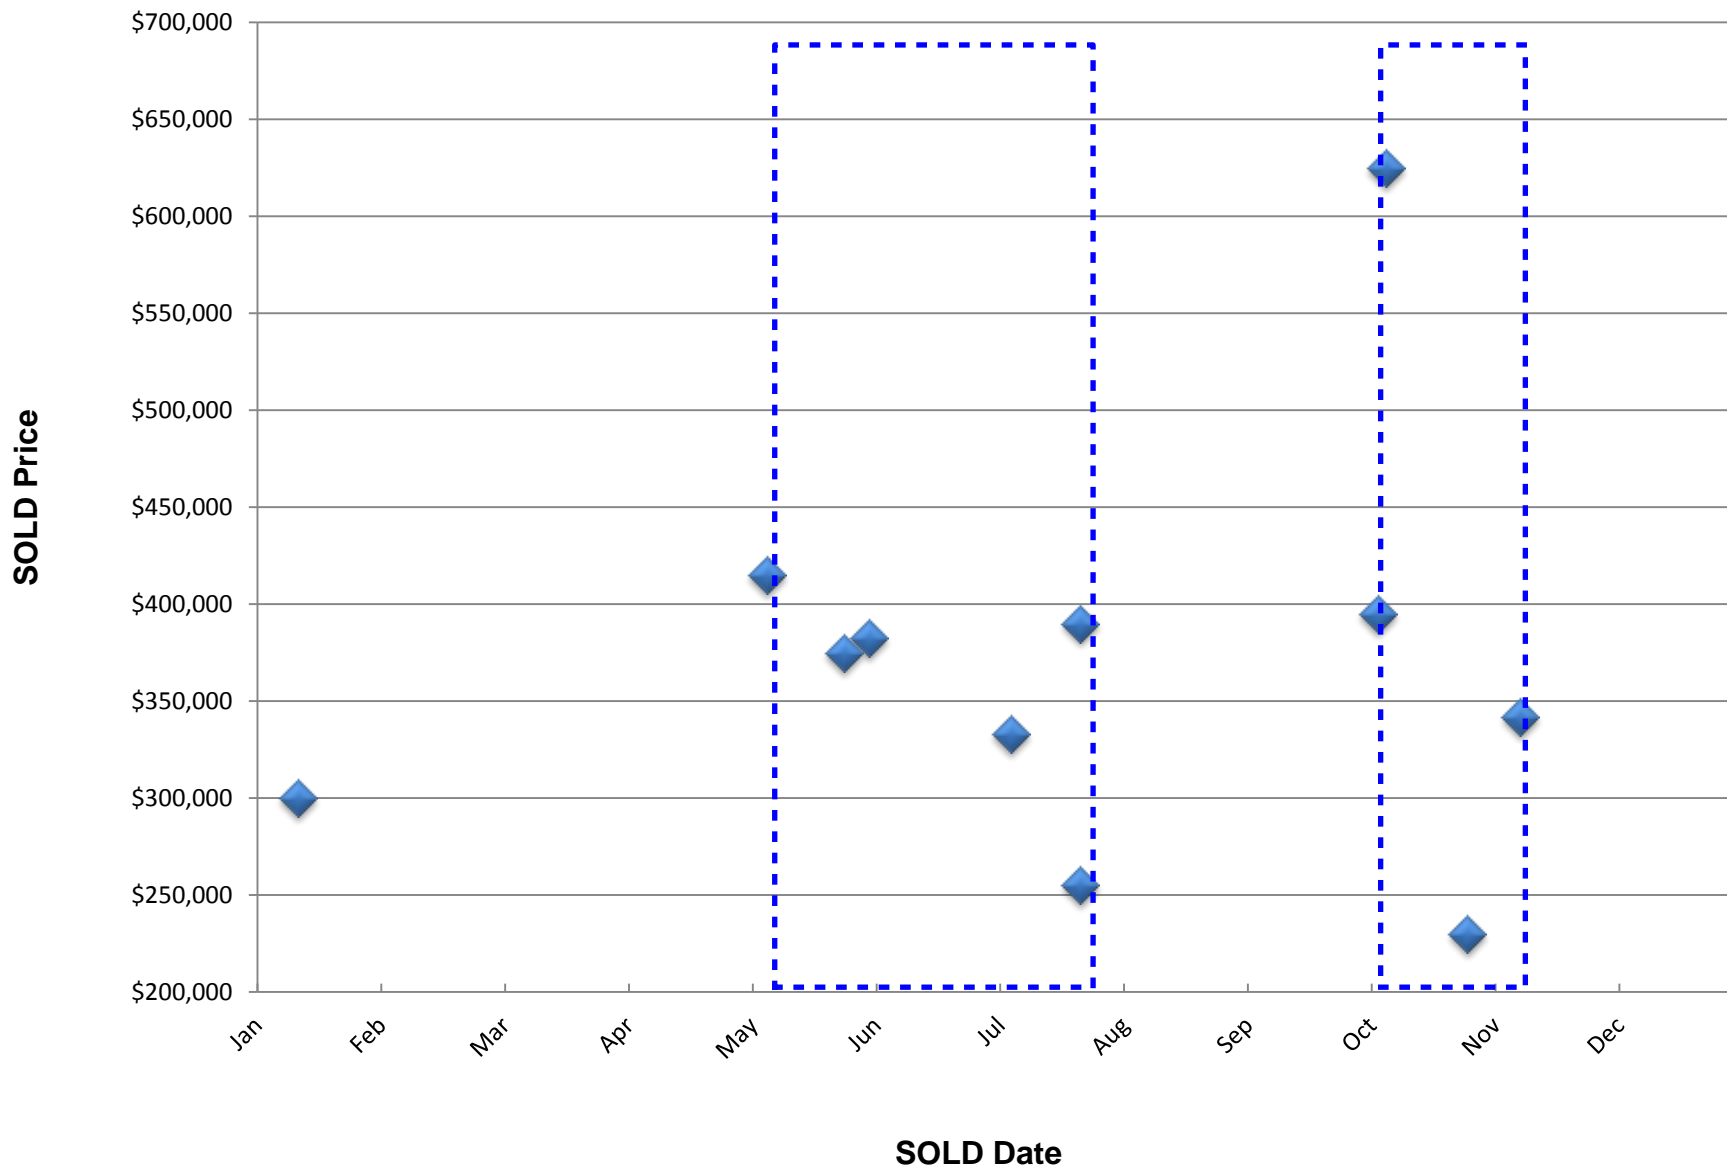

## MLS Area 173 - Harstine Island (Shelton)

■ SOLD    
 ■ WITHDRAWN/EXPIRED    
 ■ FOR SALE    
 ■ U/C

# 2016 Buying Pattern

# 2016 Time to Sell Pattern