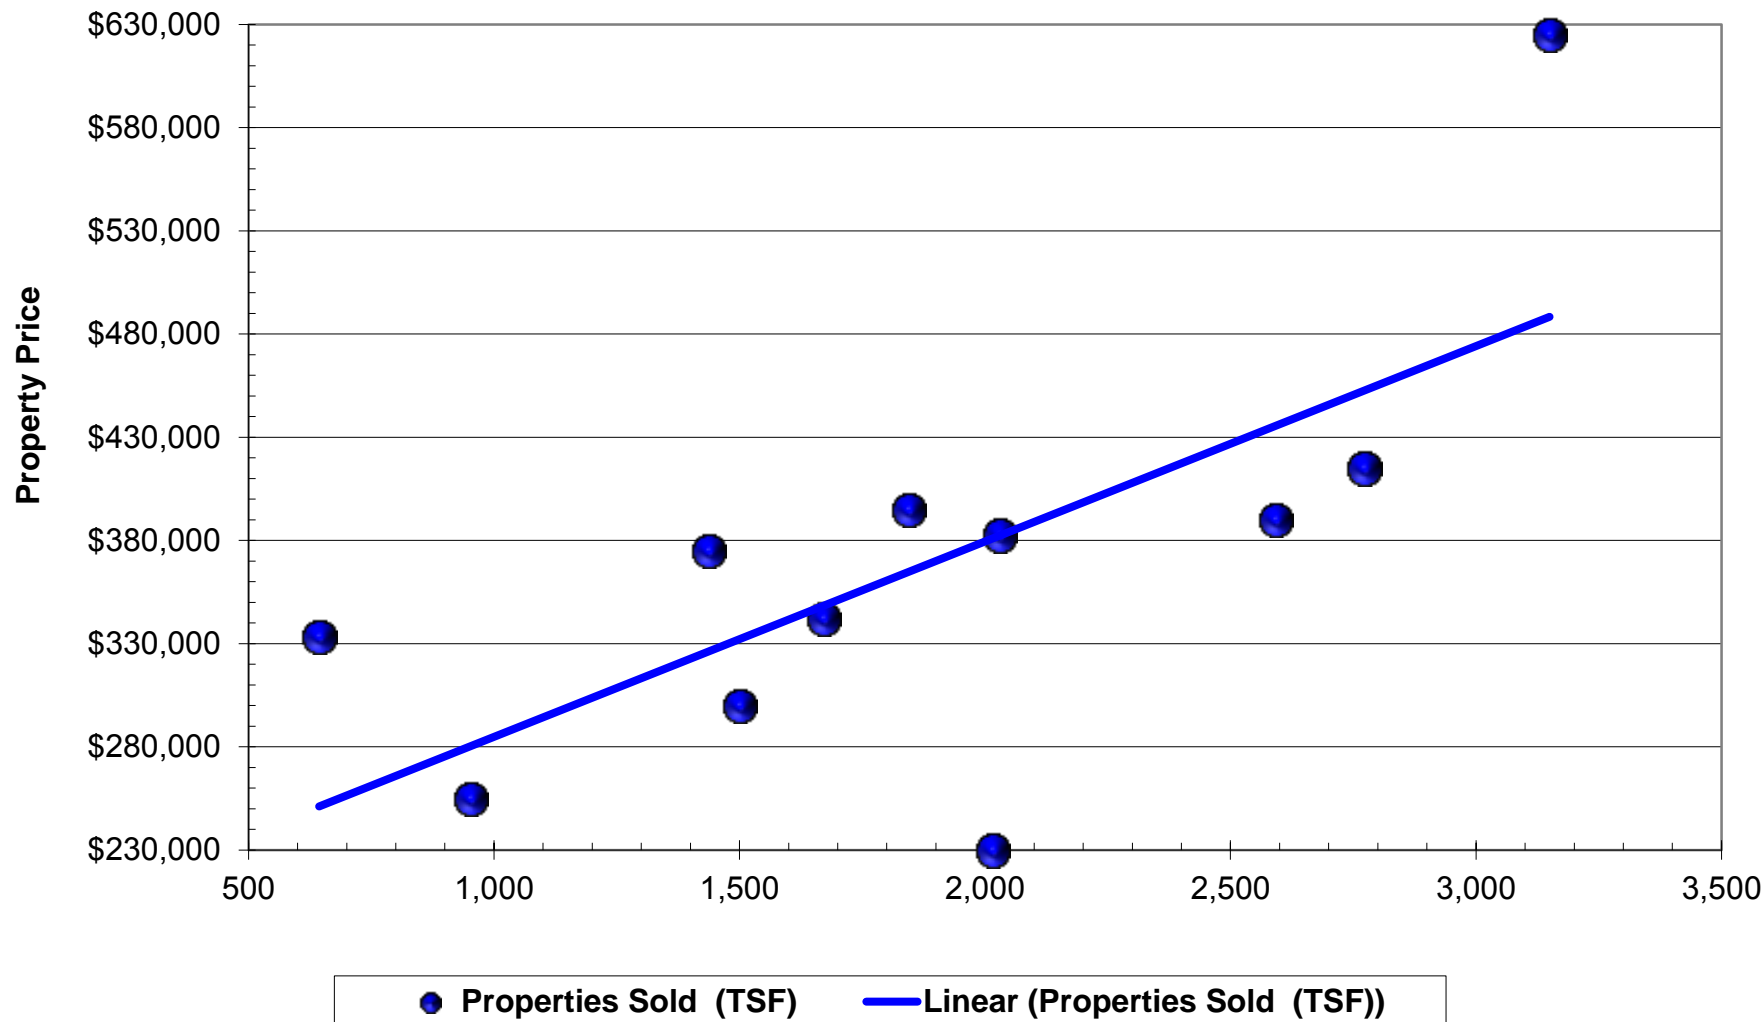

Activity in MLS Area 173 - Harstine Island (Shelton)

From 1/12/2016 to 11/7/2016

Odds of Selling A Home

MLS Area 173 - Harstine Island (Shelton)

■ SOLD
 ■ WITHDRAWN/EXPIRED
 ■ FOR SALE
 ■ U/C

2016 Buying Pattern

MLS Area 173 - Harstine Island (Shelton)

2016 Time to Sell Pattern

MLS Area 173 - Harstine Island (Shelton)