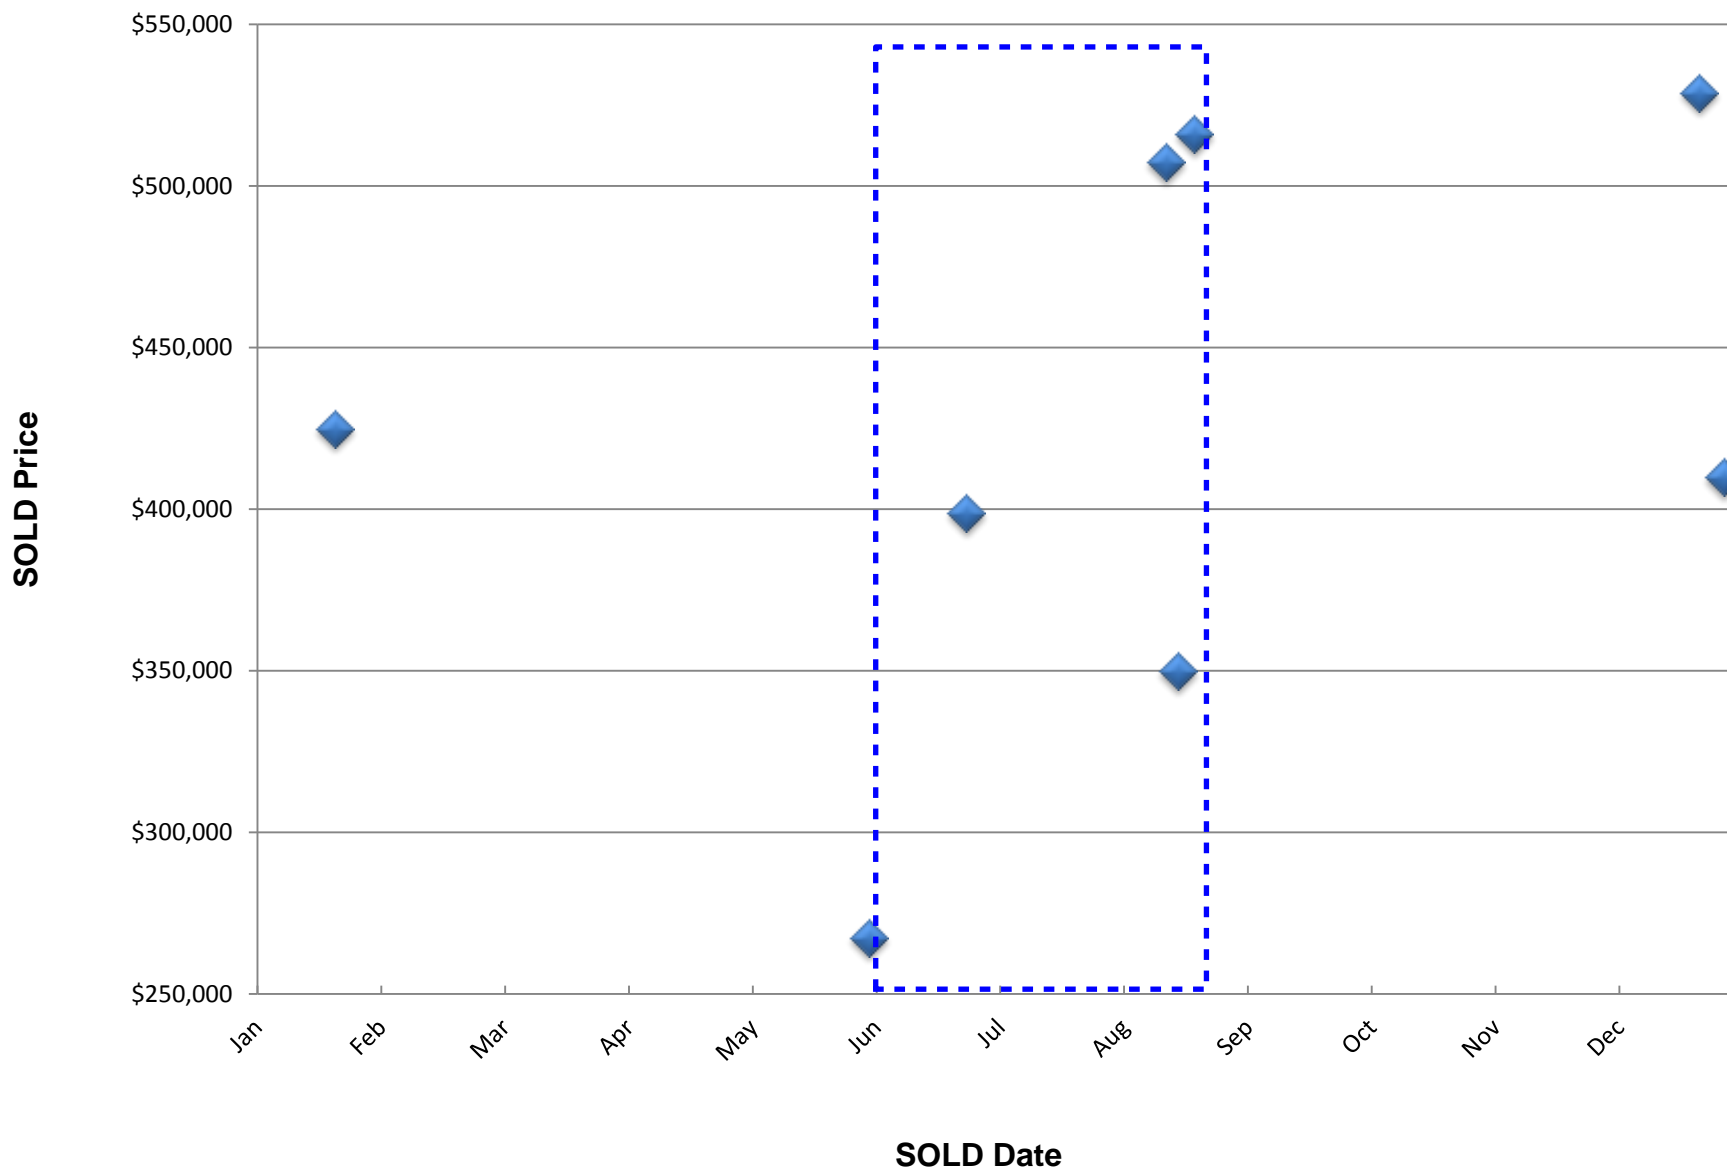

# Odds of Selling A Home

MLS Area 176 - Pickering Passage Mainland (Shelton)

■ SOLD ■ WITHDRAWN/EXPIRED ■ FOR SALE ■ U/C

# 2016 Buying Pattern

MLS Area 176 - Pickering Passage Mainland (Shelton)

# 2016 Time to Sell Pattern