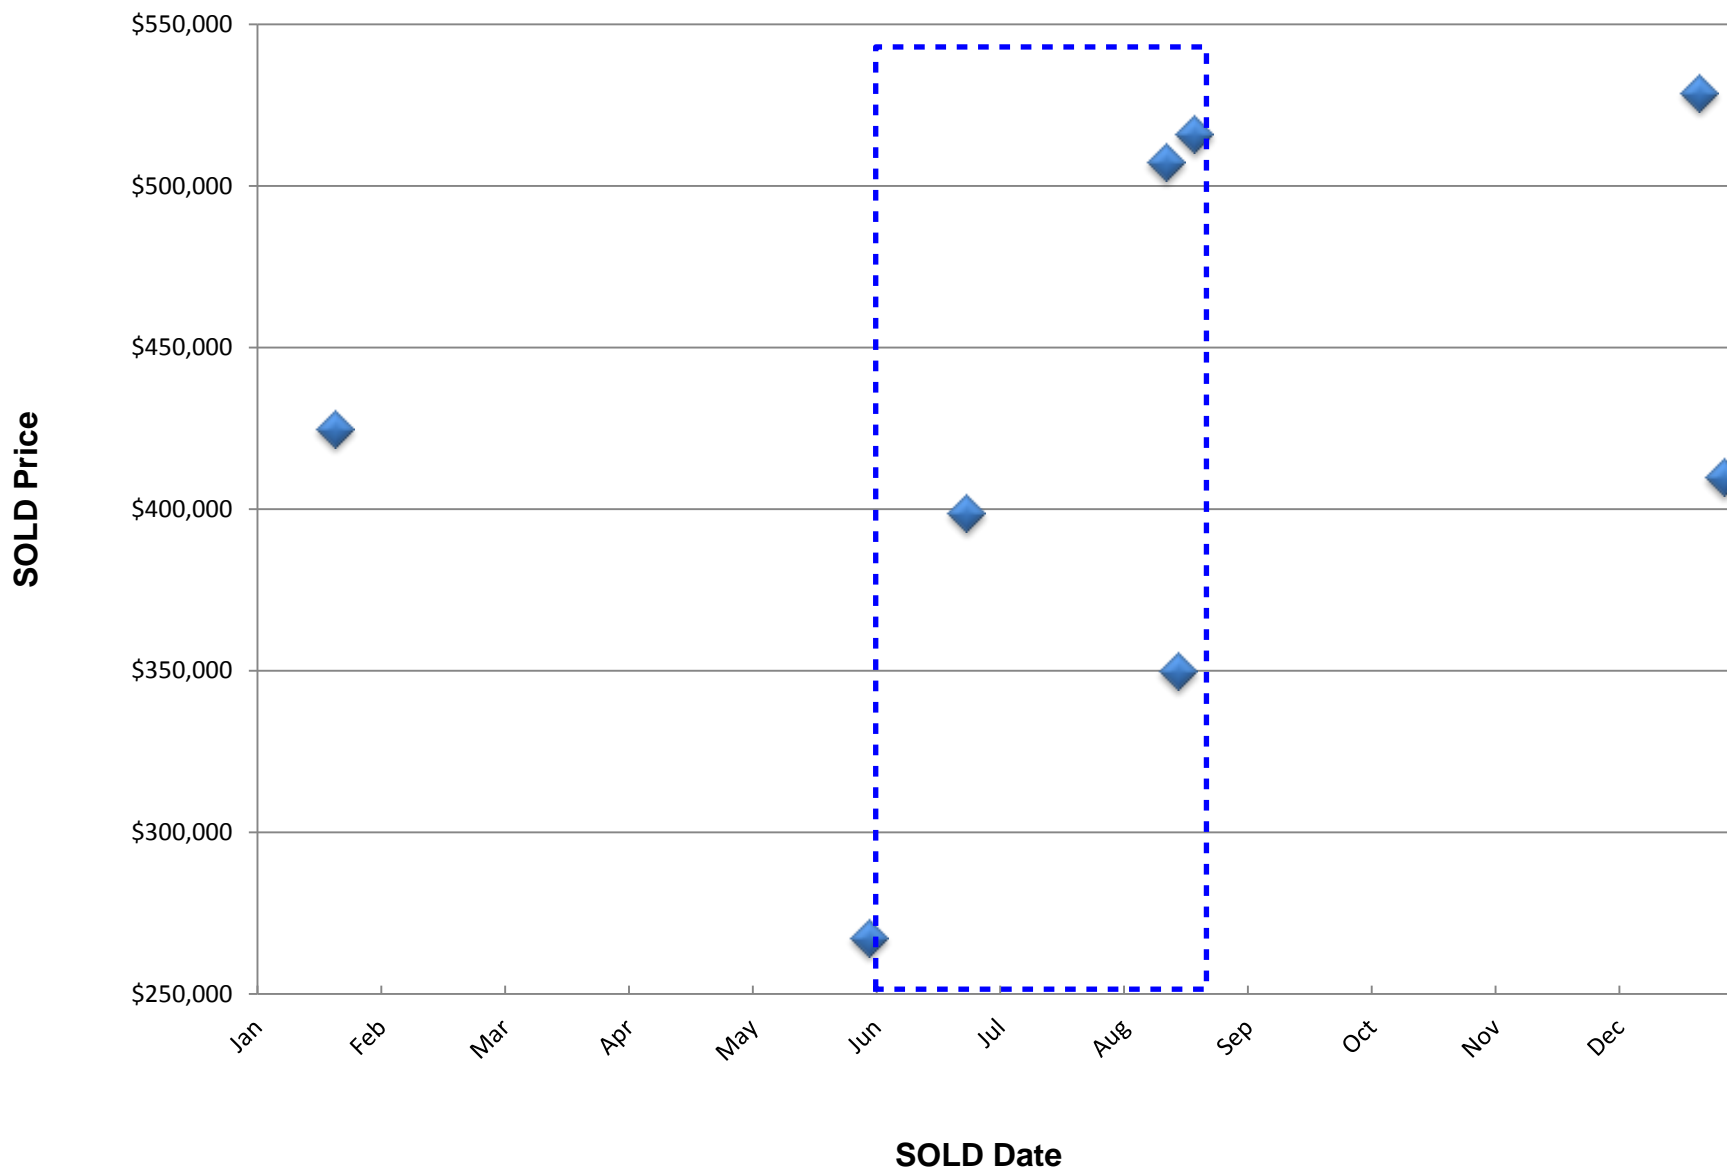

Activity in MLS Area 176 - Pickering Passage Mainland (Shelton)

From 1/21/2016 to 12/27/2016

Odds of Selling A Home

MLS Area 176 - Pickering Passage Mainland (Shelton)

2016 Buying Pattern

MLS Area 176 - Pickering Passage Mainland (Shelton)

2016 Time to Sell Pattern

MLS Area 176 - Pickering Passage Mainland (Shelton)