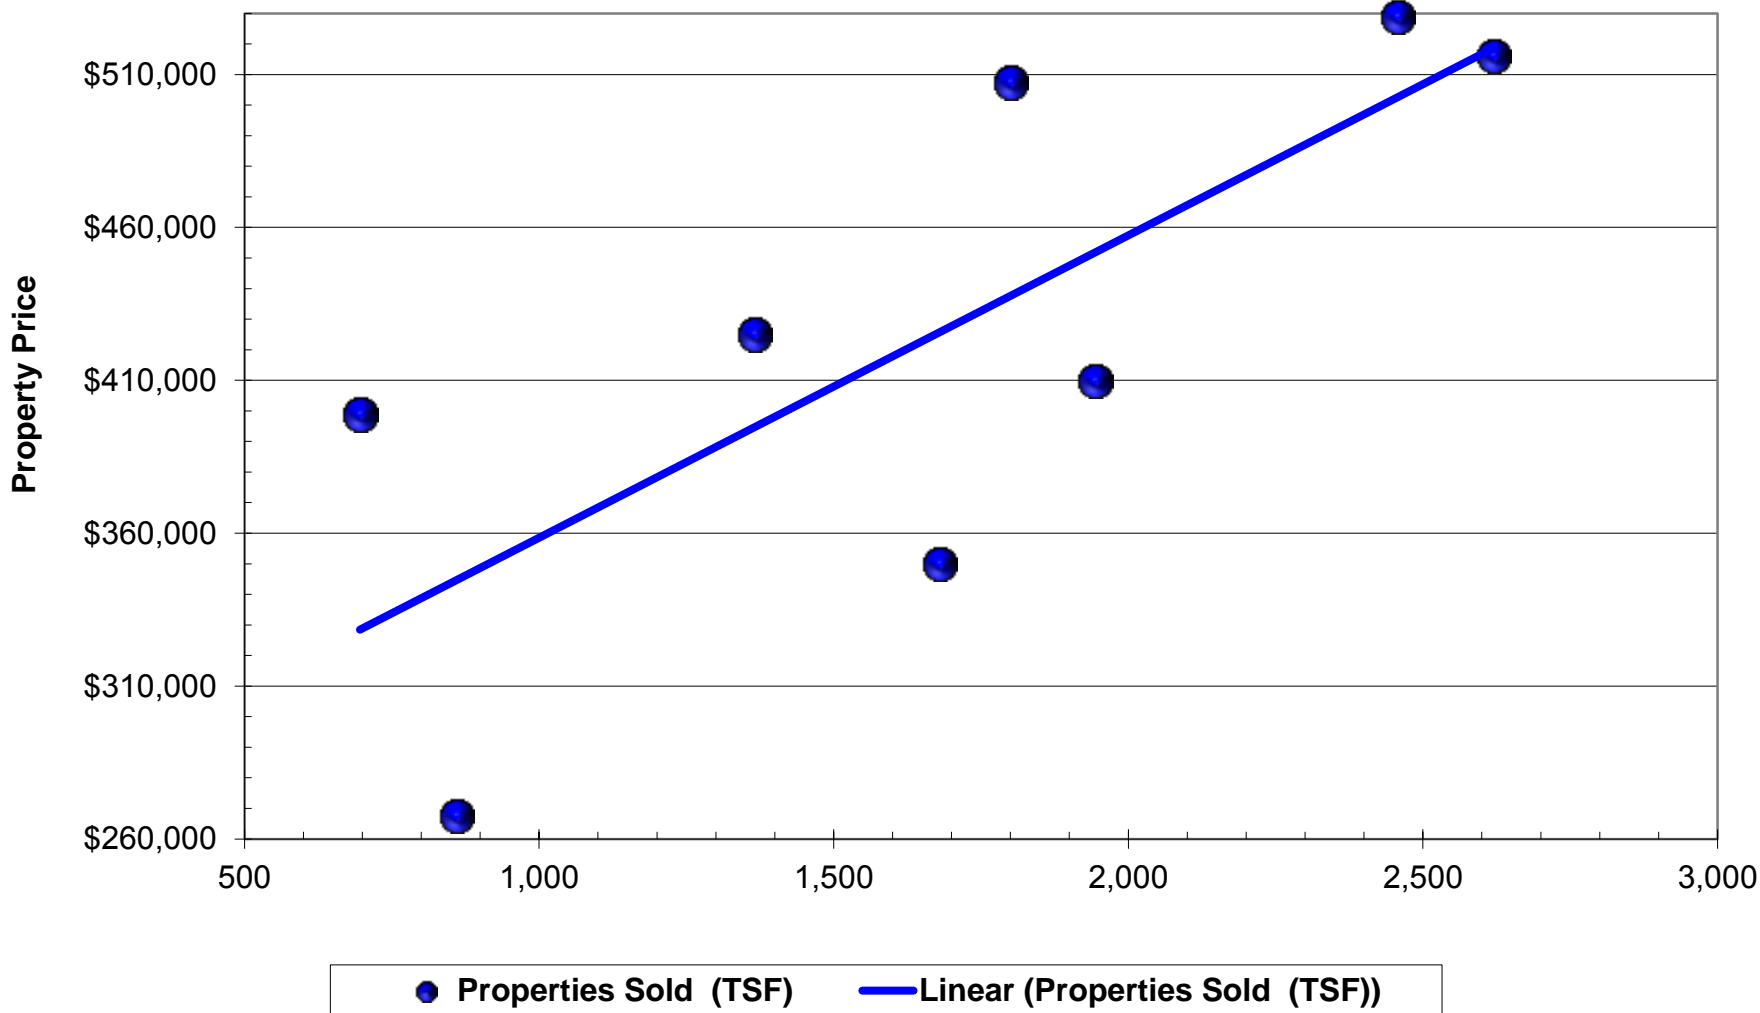

# Activity in MLS Area 176 - Pickering Passage Mainland (Shelton)

From 1/21/2016 to 12/27/2016

# Odds of Selling A Home

MLS Area 176 - Pickering Passage Mainland (Shelton)

■ SOLD ■ WITHDRAWN/EXPIRED ■ FOR SALE ■ U/C

# 2016 Time to Sell Pattern