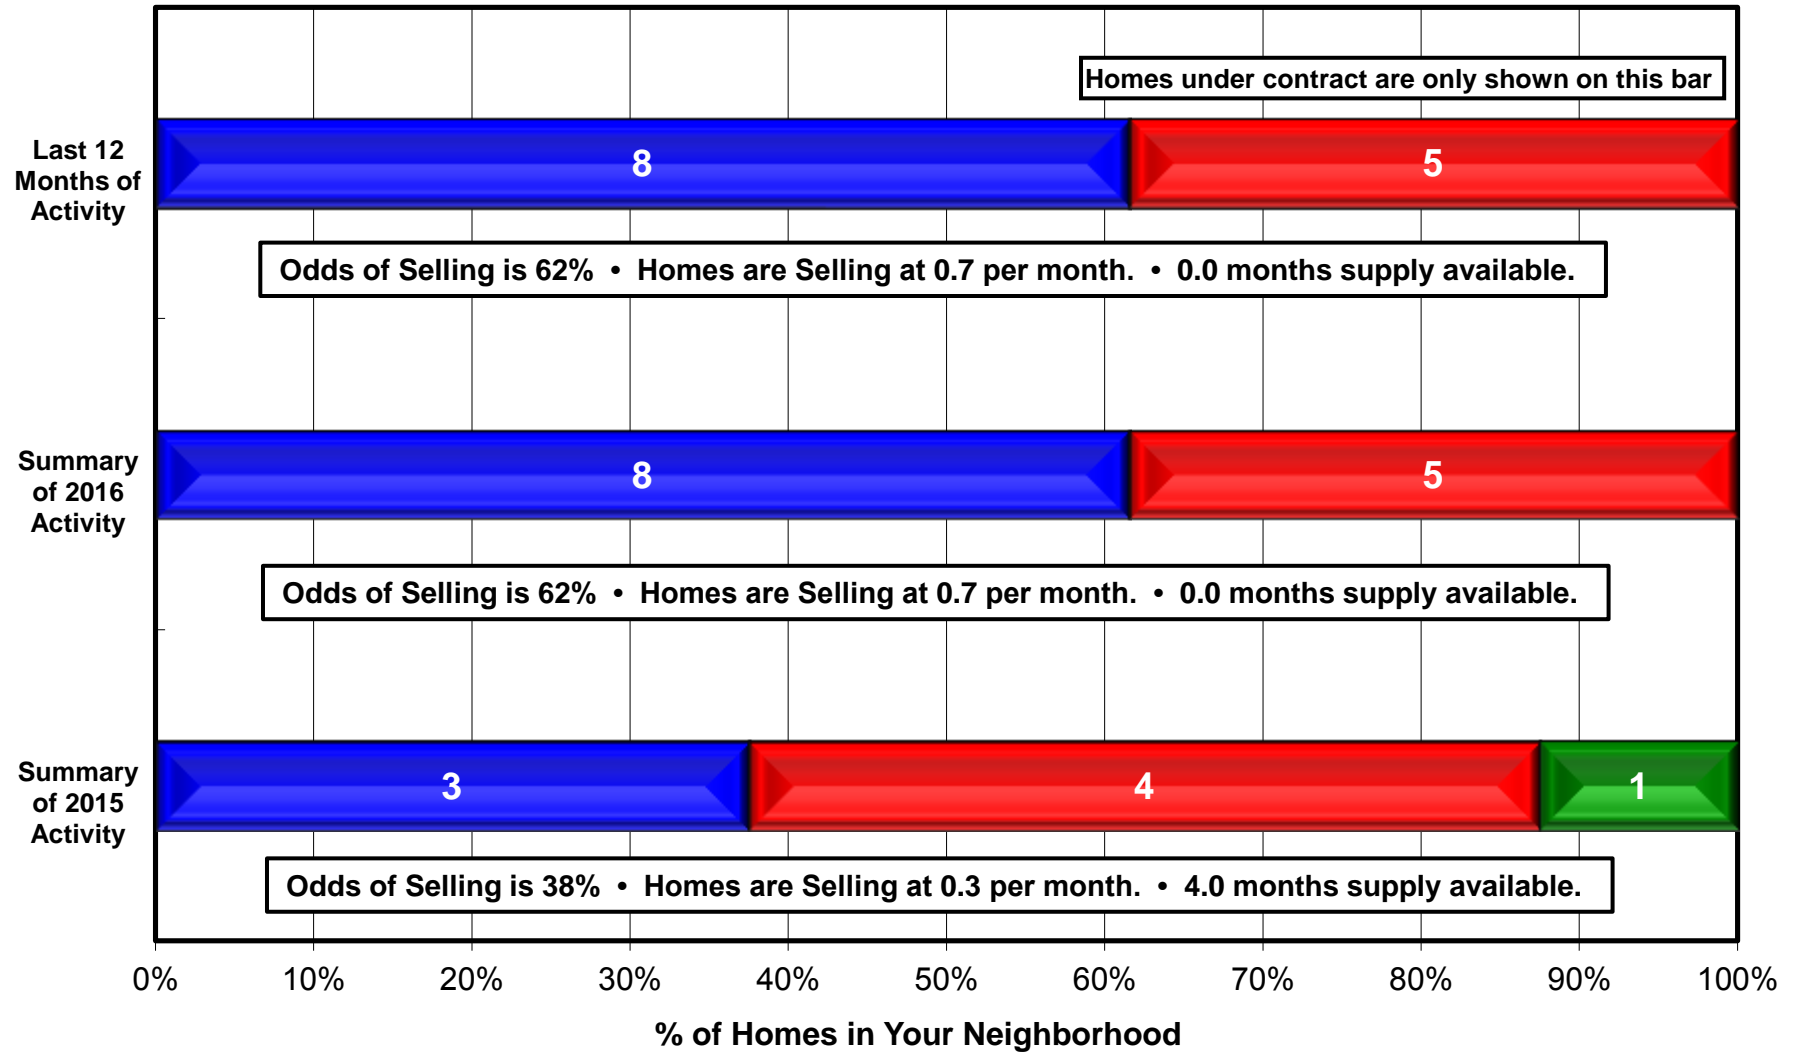

# Activity in MLS Area 176 - Pickering Passage Mainland (Shelton)

From 1/21/2016 to 12/27/2016

# Odds of Selling A Home

MLS Area 176 - Pickering Passage Mainland (Shelton)

■ SOLD ■ WITHDRAWN/EXPIRED ■ FOR SALE ■ U/C

# 2016 Time to Sell Pattern