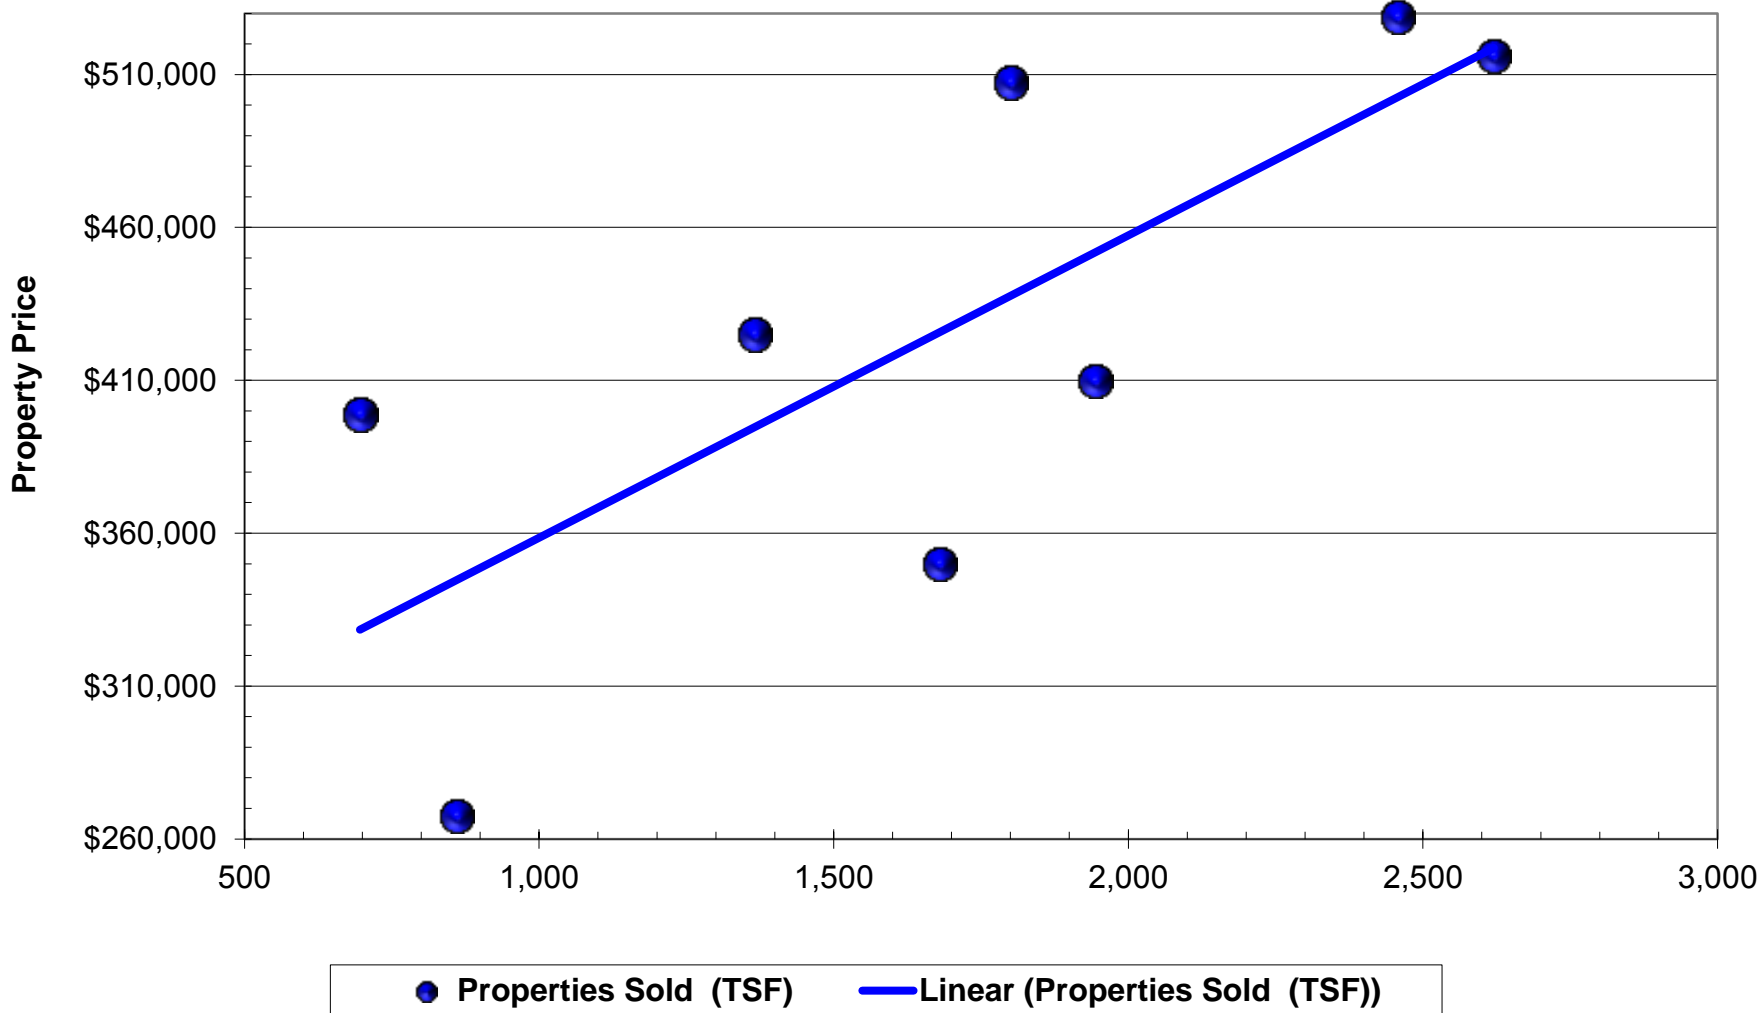

Activity in MLS Area 176 - Pickering Passage Mainland (Shelton)

From 1/21/2016 to 12/27/2016

Odds of Selling A Home

MLS Area 176 - Pickering Passage Mainland (Shelton)

2016 Buying Pattern

MLS Area 176 - Pickering Passage Mainland (Shelton)

2016 Time to Sell Pattern

MLS Area 176 - Pickering Passage Mainland (Shelton)