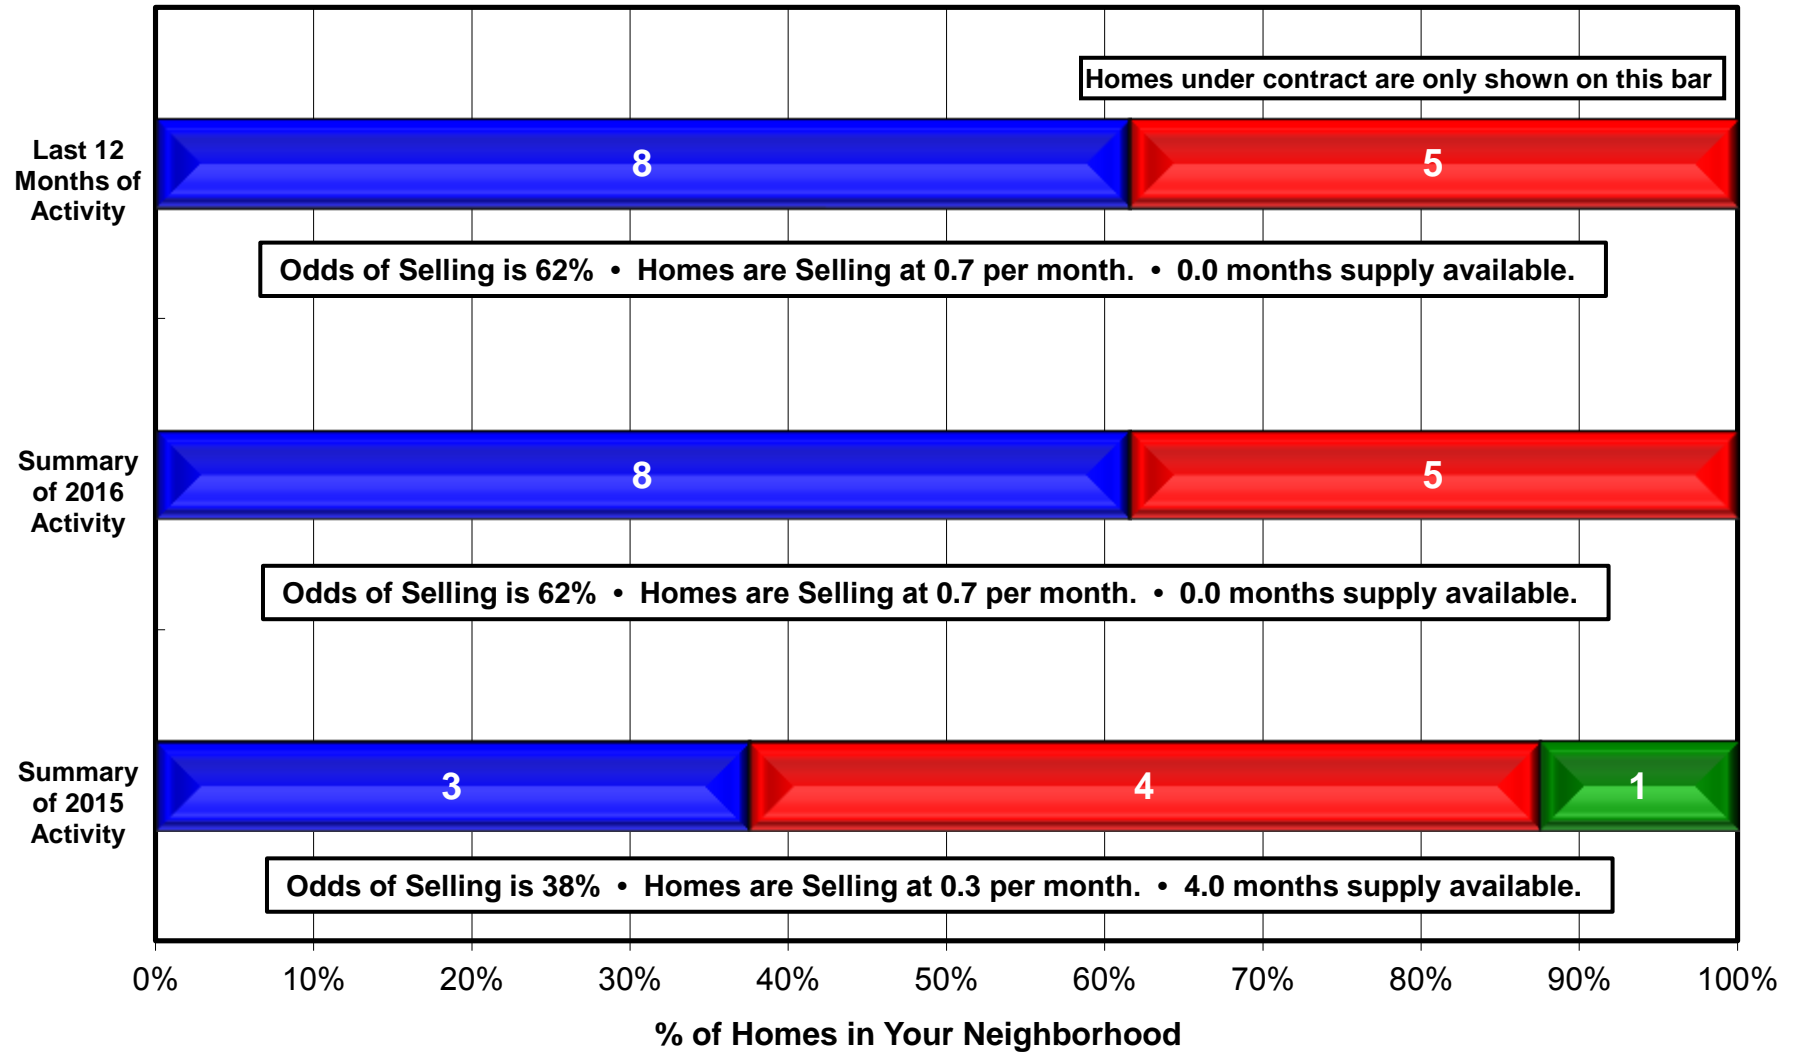

Activity in MLS Area 176 - Pickering Passage Mainland (Shelton)

From 1/21/2016 to 12/27/2016

Odds of Selling A Home

MLS Area 176 - Pickering Passage Mainland (Shelton)

2016 Buying Pattern

MLS Area 176 - Pickering Passage Mainland (Shelton)

2016 Time to Sell Pattern

MLS Area 176 - Pickering Passage Mainland (Shelton)